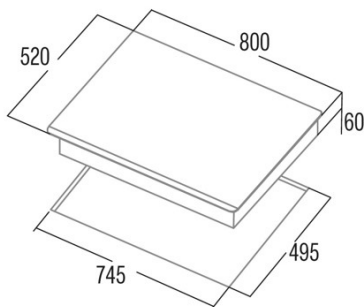

IDF 8021 PRO BK

Cod. **08081206**

EAN **8422248079648**

INFORMACIÓN GENERAL

EAN/UPC	8422248079648
Subfamily	Induction

Product fiche

Number of cooking zones	4
Zone 1: Technology	Induction
Zone 1: Zone type	Rectangular Flexible
Zone 1: Position	Front Left
Zone 1: Diameter of the zone (mm)	21x20
Zone 1: Power (kW)	1,5
Zone 1: Booster (kW)	2
Zone 1: Consumption (Wh / kg)	182,9
Zone 1B: Diameter of the zone (mm)	N/A
Zone 1C: Diameter of the zone (mm)	N/A
Zone 2: Technology	Induction
Zone 2: Zone type	Rectangular Flexible
Zone 2: Position	Rear Left
Zone 2: Diameter of the zone (mm)	21x20
Zone 2: Power (kW)	2
Zone 2: Booster (kW)	2,8
Zone 2: Consumption (Wh / kg)	182,7
Zone 2B: Diameter of the zone (mm)	N/A
Zone 2C: Diameter of the zone (mm)	N/A
Zone 3: Technology	Induction
Zone 3: Zone type	Simple
Zone 3: Position	Centre
Zone 3: Diameter of the zone (mm)	30
Zone 3: Power (kW)	2,3
Zone 3: Booster (kW)	3
Zone 3: Consumption (Wh / kg)	216,3
Zone 3B: Diameter of the zone (mm)	N/A
Zone 3C: Diameter of the zone (mm)	N/A
Zone 4: Technology	Induction
Zone 4: Zone type	Simple
Zone 4: Position	Front Right
Zone 4: Diameter of the zone (mm)	18
Zone 4: Power (kW)	1,2
Zone 4: Booster (kW)	1,5
Zone 4: Consumption (Wh / kg)	179,5
Zone 4B: Diameter of the zone (mm)	N/A
Zone 4C: Diameter of the zone (mm)	N/A
Zone 5: Technology	N/A
Zone 5: Zone type	N/A
Zone 5: Position	N/A
Zone 5: Diameter of the zone (mm)	N/A
Zone 5B: Diameter of the zone (mm)	N/A
Zone 5C: Diameter of the zone (mm)	N/A
Zone 6: Technology	N/A
Zone 6: Zone type	N/A
Zone 6: Position	N/A
Zone 6: Diameter of the zone (mm)	N/A
Zone 6B: Diameter of the zone (mm)	N/A
Zone 6C: Diameter of the zone (mm)	N/A

Dimensions

Width (mm)	800
Height (mm)	60
Depth (mm)	520
Built-in width (mm)	745
Built-in depth (mm)	495
Easy installation System	Quick Fix