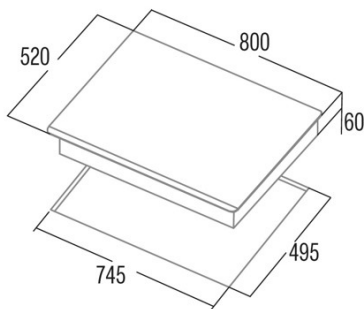

IDF 8021 PRO BK

Cod. **08081206**

EAN **8422248079648**

INFORMACIÓN GENERAL

EAN/UPC	8422248079648
Subfamily	Induction

Product fiche

Number of cooking zones	4
Zone 1: Technology	Induction
Zone 1: Zone type	Rectangular Flexible
Zone 1: Position	Front Left
Zone 1: Diameter of the zone (mm)	21x20
Zone 1: Power (kW)	1,5
Zone 1: Booster (kW)	2
Zone 1: Consumption (Wh / kg)	182,9
Zone 1B: Diameter of the zone (mm)	N/A
Zone 1C: Diameter of the zone (mm)	N/A
Zone 2: Technology	Induction
Zone 2: Zone type	Rectangular Flexible
Zone 2: Position	Rear Left
Zone 2: Diameter of the zone (mm)	21x20
Zone 2: Power (kW)	2
Zone 2: Booster (kW)	2,8
Zone 2: Consumption (Wh / kg)	182,7
Zone 2B: Diameter of the zone (mm)	N/A
Zone 2C: Diameter of the zone (mm)	N/A
Zone 3: Technology	Induction
Zone 3: Zone type	Simple
Zone 3: Position	Centre
Zone 3: Diameter of the zone (mm)	30
Zone 3: Power (kW)	2,3
Zone 3: Booster (kW)	3
Zone 3: Consumption (Wh / kg)	216,3
Zone 3B: Diameter of the zone (mm)	N/A
Zone 3C: Diameter of the zone (mm)	N/A
Zone 4: Technology	Induction
Zone 4: Zone type	Simple
Zone 4: Position	Front Right
Zone 4: Diameter of the zone (mm)	18
Zone 4: Power (kW)	1,2
Zone 4: Booster (kW)	1,5
Zone 4: Consumption (Wh / kg)	179,5
Zone 4B: Diameter of the zone (mm)	N/A
Zone 4C: Diameter of the zone (mm)	N/A
Zone 5: Technology	N/A
Zone 5: Zone type	N/A
Zone 5: Position	N/A
Zone 5: Diameter of the zone (mm)	N/A
Zone 5B: Diameter of the zone (mm)	N/A
Zone 5C: Diameter of the zone (mm)	N/A
Zone 6: Technology	N/A
Zone 6: Zone type	N/A
Zone 6: Position	N/A
Zone 6: Diameter of the zone (mm)	N/A
Zone 6B: Diameter of the zone (mm)	N/A
Zone 6C: Diameter of the zone (mm)	N/A

Dimensions

Width (mm)	800
Height (mm)	60
Depth (mm)	520
Built-in width (mm)	745
Built-in depth (mm)	495
Easy installation System	Quick Fix