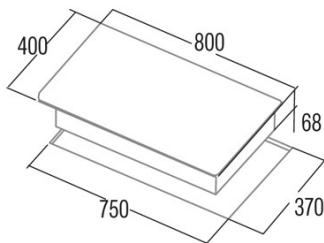

IB 853 BK

Cod. 08081210

EAN 8422248109529

INFORMACIÓN GENERAL

EAN/UPC	8422248109529
Subfamily	Induction

Product fiche

Number of cooking zones	3
Zone 1: Technology	Induction
Zone 1: Zone type	Simple
Zone 1: Position	Front Left
Zone 1: Diameter of the zone (mm)	22
Zone 1: Power (kW)	2,3
Zone 1: Booster (kW)	3
Zone 1: Consumption (Wh / kg)	176,3
Zone 2: Technology	Induction
Zone 2: Zone type	Simple
Zone 2: Position	Rear Centre
Zone 2: Diameter of the zone (mm)	18
Zone 2: Power (kW)	1,4
Zone 2: Booster (kW)	184,9
Zone 3: Technology	Induction
Zone 3: Zone type	Simple
Zone 3: Position	Right
Zone 3: Diameter of the zone (mm)	27
Zone 3: Power (kW)	2,3
Zone 3: Booster (kW)	3

Dimensions

Width (mm)	800
Height (mm)	68
Depth (mm)	400
Built-in width (mm)	750
Built-in depth (mm)	370
Easy installation System	Quick Fix

Finishing

Material	Glass
Bevel	No
Frame	No
Cooking supports	N/A

Control