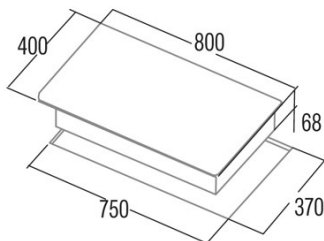

IB 853 BK

Cod. 08081210

EAN 8422248109529

INFORMACIÓN GENERAL

EAN/UPC	8422248109529
Subfamily	Induction

Product fiche

Number of cooking zones	3
Zone 1: Technology	Induction
Zone 1: Zone type	Simple
Zone 1: Position	Front Left
Zone 1: Diameter of the zone (mm)	22
Zone 1: Power (kW)	2,3
Zone 1: Booster (kW)	3
Zone 1: Consumption (Wh / kg)	176,3
Zone 2: Technology	Induction
Zone 2: Zone type	Simple
Zone 2: Position	Rear Centre
Zone 2: Diameter of the zone (mm)	18
Zone 2: Power (kW)	1,4
Zone 2: Booster (kW)	184,9
Zone 3: Technology	Induction
Zone 3: Zone type	Simple
Zone 3: Position	Right
Zone 3: Diameter of the zone (mm)	27
Zone 3: Power (kW)	2,3
Zone 3: Booster (kW)	3

Dimensions

Width (mm)	800
Height (mm)	68
Depth (mm)	400
Built-in width (mm)	750
Built-in depth (mm)	370
Easy installation System	Quick Fix

Finishing

Material	Glass
Bevel	No
Frame	No
Cooking supports	N/A

Control