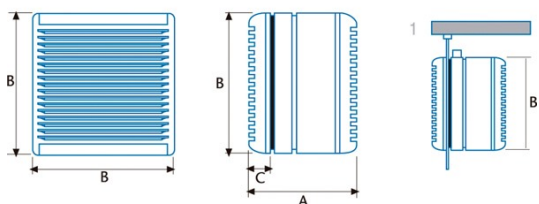

A	B	C
B-23/RA	190	340	40
B-30/RA	230	420	40