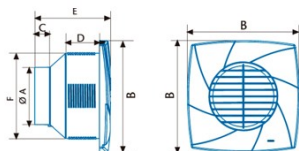

Ø A	B	C	D	E	F
CB-100 PLUS	976	190	26	574	129,4	1478

INFORMACIÓN GENERAL

EAN/UPC	8422248114387
Subfamily	Centrifugal

General features

Motor type	AC/SHADED POLE
Motor Model	SP5812
Motor power (W)	28
Lightning Technology	N/A
Light Quantity	N/A
Control description	N/A
Power levels	1
Timer	-
Timer Hygro	-
Electronic filter saturation indicator	-
Dimmable lighting	-

Installation

Width (mm)	190
Height (mm)	190
Depth (mm)	1294
Total minimum height (mm)	190
Outlet diameter (mm)	976
Easy installation system	Si

Power connection

Rated voltage (V)	220-240
Rated frequency (Hz)	50/60
Rated power input (W)	28
Plug type	No plug

Accessories

Backdraught Shutter	Backdraught shutters included

Power and water connection

Rated voltage (V)	220-240
Rated frequency (Hz)	50/60
Rated power input (W)	28
Plug type	No plug