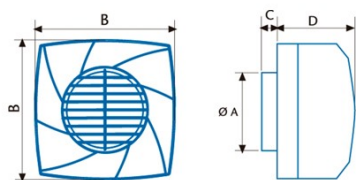

CB-250 PLUS

Cod. 00850000

EAN 8422248114417

	Ø A	B	C	D
CB-250 PLUS	96/118	208	17	122

INFORMACIÓN GENERAL

EAN/UPC	8422248114417
Subfamily	Centrifugal

General features

Motor type	AC/SHADED POLE
Motor Model	SP5820
Motor power (W)	45
Lightning Technology	N/A
Light Quantity	N/A
Filter Type	N/A
Number of layers	N/A
Control description	N/A
Power levels	1
Timer	-
Timer Hygro	-
Electronic filter saturation indicator	√
Dimmable lighting	-

Installation

Width (mm)	208
Height (mm)	208
Depth (mm)	139
Total minimum height (mm)	208
Outlet diameter (mm)	119
Anti-return flap included	√
Easy installation system	Si

Power connection

Rated voltage (V)	230
Rated frequency (Hz)	50
Rated power input (W)	45
Plug type	No plug