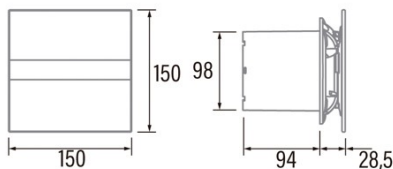

INFORMACIÓN GENERAL

EAN/UPC	8422248049627
Subfamily	Axial

General features

Motor type	AC/SHADED POLE LOW CONSUMPTION
Motor Model	SP5812
Motor power (W)	8
Lightning Technology	N/A
Light Quantity	N/A
Filter Type	N/A
Number of layers	N/A
Control description	Potentiometer
Power levels	N/A
Timer	√
Timer Hygro	-
Electronic filter saturation indicator	-
Dimmable lighting	-

Installation

Width (mm)	150
Height (mm)	150
Depth (mm)	94
Total minimum height (mm)	2300
Outlet diameter (mm)	98
Maximum pressure (Pa)	20
Anti-return flap included	-
Easy installation system	No

Power connection

Rated voltage (V)	220-240
Rated frequency (Hz)	50/60
Rated power input (W)	8
Protection against electric shock	Class II
Plug type	No plug

Accessories

Fixed Grid	1910200
Overpressure shutter	1910300
Backdraught Shutter	1990097

Power and water connection

Rated voltage (V)	220-240
Rated frequency (Hz)	50/60
Rated power input (W)	8
Protection against electric shock	Class II
Plug type	No plug