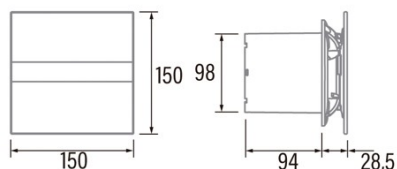

E-100 G BK

Cod. 00900402

EAN 8422248071871

INFORMACIÓN GENERAL

EAN/UPC	8422248071871
Subfamily	Axial

General features

Motor type	AC/SHADED POLE LOW CONSUMPTION
Motor Model	SP5812
Motor power (W)	8
Lightning Technology	N/A
Light Quantity	N/A
Filter Type	N/A
Number of layers	N/A
Control description	N/A
Power levels	N/A
Timer	-
Timer Hygro	-
Electronic filter saturation indicator	-
Dimmable lighting	-

Installation

Width (mm)	150
Height (mm)	150
Depth (mm)	94
Total minimum height (mm)	2300
Outlet diameter (mm)	98
Maximum pressure (Pa)	20
Anti-return flap included	-
Easy installation system	No

Power connection