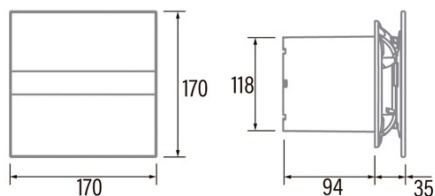

INFORMACIÓN GENERAL

EAN/UPC	8422248056816
Subfamily	Axial

General features

Motor type	AC/SHADED POLE LOW CONSUMPTION
Motor Model	SP5820
Motor power (W)	11
Lightning Technology	N/A
Light Quantity	N/A
Filter Type	N/A
Number of layers	N/A
Control description	Potentiometer
Power levels	N/A
Timer	√
Timer Hygro	-
Electronic filter saturation indicator	-
Dimmable lighting	-

Installation

Width (mm)	170
Height (mm)	170
Depth (mm)	94
Total minimum height (mm)	2300
Outlet diameter (mm)	118
Maximum pressure (Pa)	30
Anti-return flap included	-
Easy installation system	No

Power connection

Rated voltage (V)	220-240
Rated frequency (Hz)	50/60
Rated power input (W)	11
Protection against electric shock	Class II
Plug type	No plug

Accessories

Fixed Grid	1920200
Overpressure shutter	1920300
Backdraught Shutter	1990094

Power and water connection

Rated voltage (V)	220-240
Rated frequency (Hz)	50/60
Rated power input (W)	11
Protection against electric shock	Class II
Plug type	No plug