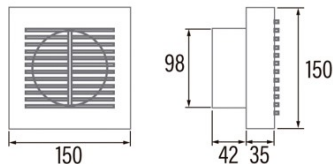

B-10

Cod. 00910000

EAN 8422248110006

INFORMACIÓN GENERAL

EAN/UPC	8422248110006
Subfamily	Axial

General features

Motor type	AC/SHADED POLE
Motor Model	SP5812
Motor power (W)	15
Lightning Technology	N/A
Light Quantity	N/A
Filter Type	N/A
Number of layers	N/A
Control description	N/A
Power levels	N/A
Timer	-
Timer Hygro	-
Electronic filter saturation indicator	-
Dimmable lighting	-

Installation

Width (mm)	150
Height (mm)	150
Depth (mm)	42
Total minimum height (mm)	2300
Outlet diameter (mm)	98
Maximum pressure (Pa)	25
Anti-return flap included	-
Easy installation system	No

Power connection