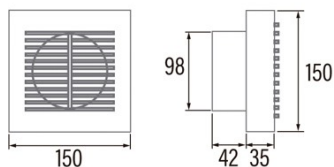

B-10 TIMER

Cod. 00911000

EAN 8422248110105

INFORMACIÓN GENERAL

EAN/UPC	8422248110105
Subfamily	Axial

General features

Motor type	AC/SHADED POLE
Motor Model	SP5812
Motor power (W)	15
Lightning Technology	N/A
Light Quantity	N/A
Filter Type	N/A
Number of layers	N/A
Control description	Potentiometer
Power levels	N/A
Timer	-
Timer Hygro	-
Electronic filter saturation indicator	-
Dimmable lighting	-

Installation

Width (mm)	150
Height (mm)	150
Depth (mm)	42
Total minimum height (mm)	2300
Outlet diameter (mm)	98
Maximum pressure (Pa)	25
Anti-return flap included	-
Easy installation system	No

Power connection