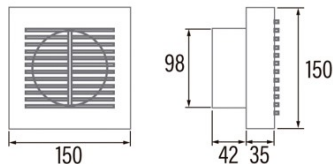

B-10 TIMER

Cod. 00911000

EAN 8422248110105

INFORMACIÓN GENERAL

EAN/UPC	8422248110105
Subfamily	Axial

General features

Motor type	AC/SHADED POLE
Motor Model	SP5812
Motor power (W)	15
Lightning Technology	N/A
Light Quantity	N/A
Filter Type	N/A
Number of layers	N/A
Control description	Potentiometer
Power levels	N/A
Timer	-
Timer Hygro	-
Electronic filter saturation indicator	-
Dimmable lighting	-

Installation

Width (mm)	150
Height (mm)	150
Depth (mm)	42
Total minimum height (mm)	2300
Outlet diameter (mm)	98
Maximum pressure (Pa)	25
Anti-return flap included	-
Easy installation system	No

Power connection