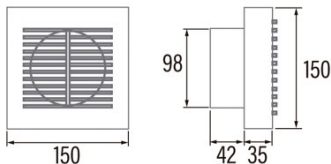

B-10 TIMER

Cod. 00911000

EAN 8422248110105

INFORMACIÓN GENERAL

EAN/UPC	8422248110105
Subfamily	Axial

General features

Motor type	AC/SHADED POLE
Motor Model	SP5812
Motor power (W)	15
Lightning Technology	N/A
Light Quantity	N/A
Filter Type	N/A
Number of layers	N/A
Control description	Potentiometer
Power levels	N/A
Timer	-
Timer Hygro	-
Electronic filter saturation indicator	-
Dimmable lighting	-

Installation

Width (mm)	150
Height (mm)	150
Depth (mm)	42
Total minimum height (mm)	2300
Outlet diameter (mm)	98
Maximum pressure (Pa)	25
Anti-return flap included	-
Easy installation system	No

Power connection