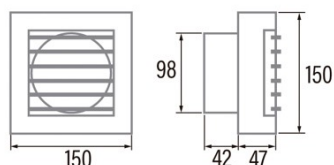

INFORMACIÓN GENERAL

EAN/UPC	8422248110303
Subfamily	Axial

General features

Motor type	AC/SHADED POLE
Motor Model	SP5812
Motor power (W)	15
Lightning Technology	N/A
Light Quantity	N/A
Filter Type	N/A
Number of layers	N/A
Control description	Potentiometer
Power levels	N/A
Timer	-
Timer Hygro	-
Electronic filter saturation indicator	-
Dimmable lighting	-

Installation

Width (mm)	150
Height (mm)	150
Depth (mm)	42
Total minimum height (mm)	2300
Outlet diameter (mm)	98
Maximum pressure (Pa)	25
Anti-return flap included	-
Easy installation system	No

Power connection

Rated voltage (V)	220-240
Rated frequency (Hz)	50/60
Rated power input (W)	15
Protection against electric shock	Class II
Plug type	No plug

Accessories

Fixed Grid	1910200
Overpressure shutter	1910300
Window Kit	1910000
Window Fixing Ring	1910100

Power and water connection

Rated voltage (V)	220-240
Rated frequency (Hz)	50/60
Rated power input (W)	15
Protection against electric shock	Class II
Plug type	No plug