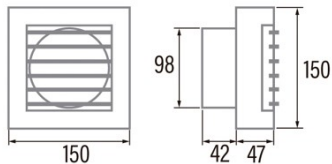

B-10 MATIC-TIMER

Cod. 00916000

EAN 8422248110303

INFORMACIÓN GENERAL

EAN/UPC	8422248110303
Subfamily	Axial

General features

Motor type	AC/SHADED POLE
Motor Model	SP5812
Motor power (W)	15
Lightning Technology	N/A
Light Quantity	N/A
Filter Type	N/A
Number of layers	N/A
Control description	Potentiometer
Power levels	N/A
Timer	-
Timer Hygro	-
Electronic filter saturation indicator	-
Dimmable lighting	-

Installation

Width (mm)	150
Height (mm)	150
Depth (mm)	42
Total minimum height (mm)	2300
Outlet diameter (mm)	98
Maximum pressure (Pa)	25
Anti-return flap included	-
Easy installation system	No

Power connection