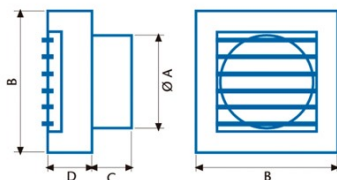

Ø A	B	C	D
B-10 MATIC	98	150	42	47
B-12 MATIC	118	180	45	56
B-15 MATIC	148	209	60	58