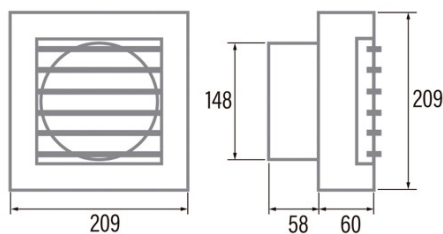

B-15 MATIC

Cod. 00935000

EAN 8422248111102

INFORMACIÓN GENERAL

EAN/UPC	8422248111102
Subfamily	Axial

General features

Motor type	AC/SHADED POLE
Motor Model	SP5830
Motor power (W)	28
Lightning Technology	N/A
Light Quantity	N/A
Filter Type	N/A
Number of layers	N/A
Control description	N/A
Power levels	N/A
Timer	-
Timer Hygro	-
Electronic filter saturation indicator	-
Dimmable lighting	-

Installation

Width (mm)	209
Height (mm)	209
Depth (mm)	60
Total minimum height (mm)	2300
Outlet diameter (mm)	148
Maximum pressure (Pa)	63
Anti-return flap included	-
Easy installation system	No

Power connection