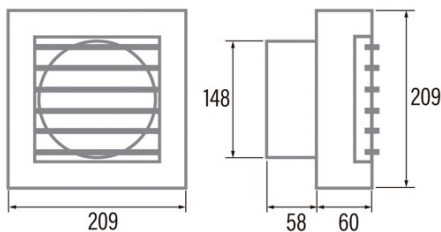

B-15 MATIC

Cod. 00935000

EAN 8422248111102

INFORMACIÓN GENERAL

EAN/UPC	8422248111102
Subfamily	Axial

General features

Motor type	AC/SHADED POLE
Motor Model	SP5830
Motor power (W)	28
Lightning Technology	N/A
Light Quantity	N/A
Filter Type	N/A
Number of layers	N/A
Control description	N/A
Power levels	N/A
Timer	-
Timer Hygro	-
Electronic filter saturation indicator	-
Dimmable lighting	-

Installation

Width (mm)	209
Height (mm)	209
Depth (mm)	60
Total minimum height (mm)	2300
Outlet diameter (mm)	148
Maximum pressure (Pa)	63
Anti-return flap included	-
Easy installation system	No

Power connection