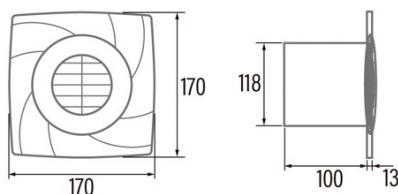

INFORMACIÓN GENERAL

EAN/UPC	8422248113472
Subfamily	Axial

General features

Motor type	AC/SHADED POLE
Motor Model	SP5820
Motor power (W)	20
Lightning Technology	N/A
Light Quantity	N/A
Filter Type	N/A
Number of layers	N/A
Control description	N/A
Power levels	N/A
Timer	-
Timer Hygro	-
Electronic filter saturation indicator	-
Dimmable lighting	-

Installation

Width (mm)	170
Height (mm)	170
Depth (mm)	100
Total minimum height (mm)	2300
Outlet diameter (mm)	118
Maximum pressure (Pa)	48
Anti-return flap included	-
Easy installation system	No

Power connection

Rated voltage (V)	220-240
Rated frequency (Hz)	50/60
Rated power input (W)	20
Protection against electric shock	Class II
Plug type	No plug

Accessories

Fixed Grid	1920200
Overpressure shutter	1920300
Window Fixing Ring	1920100
Anti-return flap	1920600

Power and water connection

Rated voltage (V)	220-240
Rated frequency (Hz)	50/60
Rated power input (W)	20
Protection against electric shock	Class II
Plug type	No plug