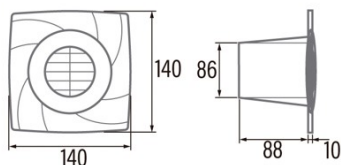

INFORMACIÓN GENERAL

EAN/UPC	8422248113168
Subfamily	Axial

General features

Motor type	AC/SHADED POLE
Motor Model	SP5812
Motor power (W)	15
Lightning Technology	N/A
Light Quantity	N/A
Filter Type	N/A
Number of layers	N/A
Control description	N/A
Power levels	N/A
Timer	-
Timer Hygro	-
Electronic filter saturation indicator	-
Dimmable lighting	-

Installation

Width (mm)	140
Height (mm)	140
Depth (mm)	88
Total minimum height (mm)	2300
Outlet diameter (mm)	86
Maximum pressure (Pa)	20
Anti-return flap included	-
Easy installation system	No

Power connection

Rated voltage (V)	220-240
Rated frequency (Hz)	50/60
Rated power input (W)	15
Protection against electric shock	Class II
Plug type	No plug

Accessories

Fixed Grid	1910200

Power and water connection

Rated voltage (V)	220-240
Rated frequency (Hz)	50/60
Rated power input (W)	15
Protection against electric shock	Class II
Plug type	No plug