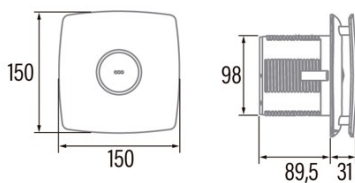

INFORMACIÓN GENERAL

EAN/UPC	8422248003414
Subfamily	Axial

General features

Motor type	AC/SHADED POLE
Motor Model	SP5812
Motor power (W)	15
Lightning Technology	N/A
Light Quantity	N/A
Filter Type	N/A
Number of layers	N/A
Control description	Potentiometer
Power levels	N/A
Timer	-
Timer Hygro	-
Electronic filter saturation indicator	-
Dimmable lighting	-

Installation

Width (mm)	150
Height (mm)	150
Depth (mm)	89,5
Total minimum height (mm)	2300
Outlet diameter (mm)	98
Maximum pressure (Pa)	25
Anti-return flap included	√
Easy installation system	Quick_Flx

Power connection

Rated voltage (V)	220-240
Rated frequency (Hz)	50/60
Rated power input (W)	15
Protection against electric shock	Class II
Plug type	No plug

Accessories

Window Kit	1970000
Window Fixing Ring	1910100
Backdraught Shutter	1990097

Power and water connection

Rated voltage (V)	220-240
Rated frequency (Hz)	50/60
Rated power input (W)	15
Protection against electric shock	Class II
Plug type	No plug