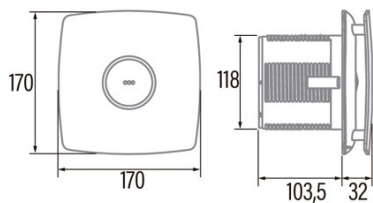

SILENTIS LN 10

Cod. 01072000

EAN 8422248070355

INFORMACIÓN GENERAL

EAN/UPC	8422248070355
Subfamily	Axial

General features

Motor type	AC/SHADED POLE
Motor Model	SP5812
Motor power (W)	12
Lightning Technology	N/A
Light Quantity	N/A
Filter Type	N/A
Number of layers	N/A
Control description	N/A
Power levels	N/A
Timer	-
Timer Hygro	-
Electronic filter saturation indicator	-
Dimmable lighting	-

Installation

Width (mm)	140
Height (mm)	140
Depth (mm)	80
Total minimum height (mm)	2300
Outlet diameter (mm)	98
Maximum pressure (Pa)	20
Anti-return flap included	√
Easy installation system	No

Power connection