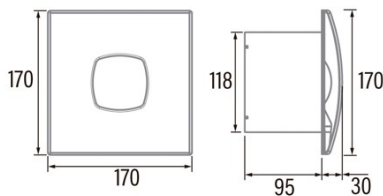

INFORMACIÓN GENERAL

EAN/UPC	8422248016971
Subfamily	Axial

General features

Motor type	AC/SHADED POLE
Motor Model	SP5820
Motor power (W)	20
Lightning Technology	N/A
Light Quantity	N/A
Filter Type	N/A
Number of layers	N/A
Control description	N/A
Power levels	N/A
Timer	-
Timer Hygro	-
Electronic filter saturation indicator	-
Dimmable lighting	-

Installation

Width (mm)	170
Height (mm)	170
Depth (mm)	95
Total minimum height (mm)	2300
Outlet diameter (mm)	118
Maximum pressure (Pa)	48
Anti-return flap included	√
Easy installation system	No

Power connection

Rated voltage (V)	220-240
Rated frequency (Hz)	50/60
Rated power input (W)	20
Protection against electric shock	Class II
Plug type	No plug

Accessories

Fixed Grid	1920200
Overpressure shutter	1920300
Backdraught Shutter	1990094

Power and water connection

Rated voltage (V)	220-240
Rated frequency (Hz)	50/60
Rated power input (W)	20
Protection against electric shock	Class II
Plug type	No plug