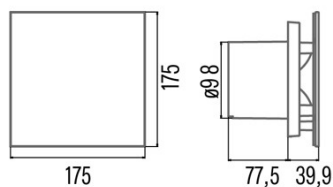

INFORMACIÓN GENERAL

EAN/UPC	8422248365314
Subfamily	Helicocentrífugal

General features

Control description	Potentiometer
Power levels	1
Timer	√

Installation

Width (mm)	150
Height (mm)	96
Depth (mm)	150
Total minimum height (mm)	96
Outlet diameter (mm)	98
Anti-return flap included	√

Power connection

Rated voltage (V)	220-240
Rated frequency (Hz)	50/60
Rated power input (W)	8
Protection against electric shock	Class I

Power and water connection

Rated voltage (V)	220-240
Rated frequency (Hz)	50/60
Rated power input (W)	8
Protection against electric shock	Class I