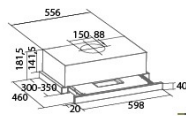

INFORMACIÓN GENERAL

EAN/UPC	8422248343602
Subfamily	Telescopic

Product fiche according to directives EU65/2014 - EN61591, EN60704-2-13, EN50564

AEC (Energy consumption per year) (kWh/año)	13,4
EEl class (Energy efficiency class)	A+
FDE (Fluid dynamic efficiency)	24,9
FDE class (Fluid dynamic efficiency class)	B
LE (Light efficiency) (lux/W)	18
LE class (Light efficiency class)	C
GFE (Grease filtering efficiency)	79,9
GFE Class (Grease filtering efficiency class)	C
Normal mode airflow MIN (m3/h)	164,1
Normal mode airflow MAX (m3/h)	320,4
Boost mode airflow (m3/h)	391,5
Normal mode acoustic power MIN (dB)	44
Normal mode acoustic power MAX (dB)	62
Boost mode acoustic power (dB)	65
Po (Off-mode power consumption) (W)	0,45
Ps (Stand-by power consumption) (W)	0

Integration directive EU 66/2014

f (Factor Increase in the time)	1,1
EEl (Energy efficiency Index)	41,5
QBEP (Maximum airflow point efficiency) (m3/h)	164,6
PBEP (Maximum pressure point efficiency) (Pa)	152
WBEP (Electrical power consumption at maximum efficiency) (W)	27,9
WL (Rated power lighting system) (W)	3
EMIDDLE (Average illuminance on the cooking surface) (lux)	54

External Dimensions

Width (mm)	598
Depth (mm)	320
Maximum Total Height (mm)	182
Minimum Total Height (mm)	182
Outlet Diameter (mm)	150

Characteristics

Motor Quantity	1
Motor Model	EY400 395 b
Filter Technology	Aluminium mesh
Control Technology	Electronic Touch Control
Booster	√
Power levels	4
Timer	-
Filter Saturation Indicator	√
Charcoal Filter Change Indicator	-
Dimmer Function	√
Connectivity	No
Remote control	-
Display	Display

Lighting

Light Model	SSLED
Lightning Technology	LED

Installation

Minimum distance to an electric cooktop (mm)	550
Minimum distance to a gas cooktop (mm)	650