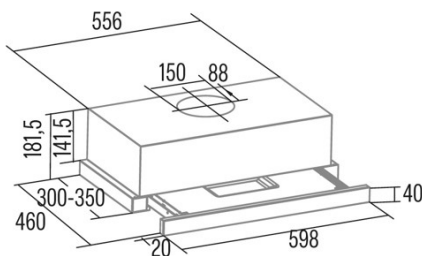

TFH 6430 GBK

Cod. 02010409

EAN 8422248343602

INFORMACIÓN GENERAL

EAN/UPC	8422248343602
Subfamily	Telescopic

Product fiche according to directives EU65/2014 - EN61591, EN60704-2-13, EN50564

AEC (Energy consumption per year) (kWh/año)	13,4
EEl class (Energy efficiency class)	A+
FDE (Fluid dynamic efficiency)	24,9
FDE class (Fluid dynamic efficiency class)	B
LE (Light efficiency) (lux/W)	18
LE class (Light efficiency class)	C
GFE (Grease filtering efficiency)	79,9
GFE Class (Grease filtering efficiency class)	C
Normal mode airflow MIN (m3/h)	164,1
Normal mode airflow MAX (m3/h)	320,4
Boost mode airflow (m3/h)	391,5
Normal mode acoustic power MIN (dB)	44
Normal mode acoustic power MAX (dB)	62
Boost mode acoustic power (dB)	65
Po (Off-mode power consumption) (W)	0,45
Ps (Stand-by power consumption) (W)	0

Integration directive EU 66/2014

f (Factor Increase in the time)	1,1
EEl (Energy efficiency Index)	41,5
QBEP (Maximum airflow point efficiency) (m3/h)	164,6
PBEP (Maximum pressure point efficiency) (Pa)	152
WBEP (Electrical power consumption at maximum efficiency) (W)	27,9
WL (Rated power lighting system) (W)	3
EMIDDLE (Average illuminance on the cooking surface) (lux)	54

External Dimensions

Width (mm)	598
Depth (mm)	320
Maximum Total Height (mm)	182
Minimum Total Height (mm)	182
Outlet Diameter (mm)	150

Characteristics

Motor Quantity	1
Motor Model	EY400 395 b
Filter Technology	Aluminium mesh
Control Technology	Electronic Touch Control
Booster	√
Power levels	4
Timer	-
Filter Saturation Indicator	√
Charcoal Filter Change Indicator	-
Dimmer Function	√
Connectivity	No
Remote control	-
Display	Display

Lighting

Light Model	SSLED
Lightning Technology	LED

Installation

Minimum distance to an electric cooktop (mm)	550
Minimum distance to a gas cooktop (mm)	650