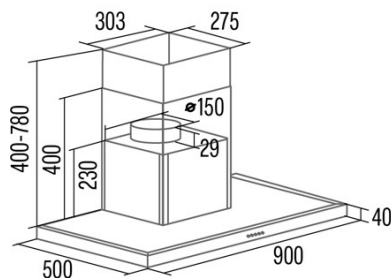

S PRO 9000 BK

Cod. 02075413

EAN 8422248371452

INFORMACIÓN GENERAL

EAN/UPC	8422248371452
Subfamily	Box

Product fiche according to directives EU65/2014 - EN61591, EN60704-2-13, EN50564

AEC (Energy consumption per year) (kWh/año)	59,8
EEl class (Energy efficiency class)	A
FDE (Fluid dynamic efficiency)	29,3
FDE class (Fluid dynamic efficiency class)	A
LE (Light efficiency) (lux/W)	35
LE class (Light efficiency class)	A
GFE (Grease filtering efficiency)	76,3
GFE Class (Grease filtering efficiency class)	C
Normal mode airflow MIN (m3/h)	419
Normal mode airflow MAX (m3/h)	628,2
Boost mode airflow (m3/h)	1027
Normal mode acoustic power MIN (dB)	64
Normal mode acoustic power MAX (dB)	73
Boost mode acoustic power (dB)	76
Po (Off-mode power consumption) (W)	0
Ps (Stand-by power consumption) (W)	0,48

Integration directive EU 66/2014

f (Factor Increase in the time)	0,9
EEl (Energy efficiency Index)	53,1
QBEP (Maximum airflow point efficiency) (m3/h)	438,2
PBEP (Maximum pressure point efficiency) (Pa)	416
WBEP (Electrical power consumption at maximum efficiency) (W)	172,8
WL (Rated power lighting system) (W)	4,2
EMIDDLE (Average illuminance on the cooking surface) (lux)	147,6

External Dimensions

Width (mm)	700
Depth (mm)	500
Maximum Total Height (mm)	820
Minimum Total Height (mm)	440
Outlet Diameter (mm)	150

Characteristics

Motor Quantity	1
Motor Model	A1000
Maximum Pressure (Pa)	474,33
Filter Technology	Aluminium mesh
Control Tecnology	PANEL ELECTRONICO DISPLAY DIGITAL
Timer	√
Filter Saturation Indicator	-
Charcoal Filter Change Indicator	√

Lighting

Light Model	ECOLED
Lightning Technology	LED

Installation

Minimum distance to an electric cooktop (mm)	550
Minimum distance to a gas cooktop (mm)	650
Recirculation Option	√
Back Draught Shutter	Included