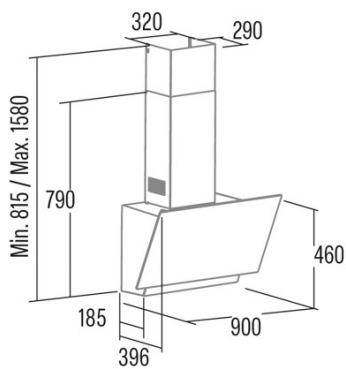

THALASSA 600 GBK

Cod. **02136406**

EAN **8422248356244**

295

INFORMACIÓN GENERAL

EAN/UPC	8422248356244
Subfamily	Angle Glass

Product fiche according to directives EU65/2014 - EN61591, EN60704-2-13, EN50564

AEC (Energy consumption per year) (kWh/año)	240
EEL class (Energy efficiency class)	A
FDE (Fluid dynamic efficiency)	29,4
FDE class (Fluid dynamic efficiency class)	A
LE (Light efficiency) (lux/W)	23,7
LE class (Light efficiency class)	B
GFE (Grease filtering efficiency)	Rating Label
GFE Class (Grease filtering efficiency class)	C
Normal mode airflow MIN (m3/h)	346
Normal mode airflow MAX (m3/h)	Safety
Boost mode airflow (m3/h)	811
Normal mode acoustic power MIN (dB)	50
Normal mode acoustic power MAX (dB)	65
Boost mode acoustic power (dB)	67
Po (Off-mode power consumption) (W)	0

Integration directive EU 66/2014

f (Factor Increase in the time)	0,9
QBEP (Maximum airflow point efficiency) (m3/h)	457,2
PBEP (Maximum pressure point efficiency) (Pa)	397
WBEP (Electrical power consumption at maximum efficiency) (W)	171,6
WL (Rated power lighting system) (W)	3
EMIDDLE (Average illuminance on the cooking surface) (lux)	71

External Dimensions

Width (mm)	600
Depth (mm)	375
Minimum Total Height (mm)	815
Outlet Diameter (mm)	150

Characteristics

Motor Model	BT3
Motor power (W)	300
Maximum Pressure (Pa)	450
Booster	Product Identity Declaration
Power levels	6
Timer	180
Filter Saturation Indicator	Installation Manual
Charcoal Filter Change Indicator	√
Connectivity	√
Remote control	-
Display	Display

Lighting

Light Model	SSLED
Lighting Technology	LED

Installation

Minimum distance to an electric cooktop (mm)	450
Minimum distance to a gas cooktop (mm)	0
Recirculation Option	√
Back Draught Shutter	No
Inner shield	-