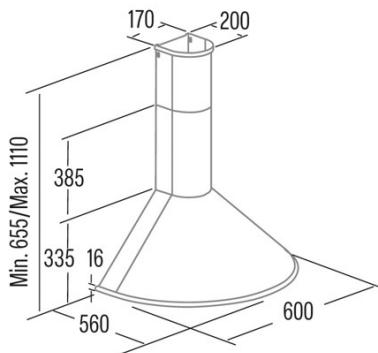

Q-7760 BK

Cod. 02148402

EAN 8422248084178

INFORMACIÓN GENERAL

EAN/UPC	8422248084178
Subfamily	Chimney

Product fiche according to directives EU65/2014 - EN61591, EN60704-2-13, EN50564

AEC (Energy consumption per year) (kWh/año)	95,7
EEl class (Energy efficiency class)	C
FDE (Fluid dynamic efficiency)	17,8
FDE class (Fluid dynamic efficiency class)	D
LE (Light efficiency) (lux/W)	36
LE class (Light efficiency class)	A
GFE (Grease filtering efficiency)	90,3
GFE Class (Grease filtering efficiency class)	B
Normal mode airflow MIN (m3/h)	385
Normal mode airflow MAX (m3/h)	645
Normal mode acustic power MIN (dB)	58
Normal mode acustic power MAX (dB)	72
Po (Off-mode power consumption) (W)	0
Ps (Stand-by power consumption) (W)	0

Integration directive EU 66/2014

f (Factor Increase in the time)	1,4
EEl (Energy efficiency Index)	80,1
QBEP (Maximum airflow point efficiency) (m3/h)	371,8
PBEP (Maximum pressure point efficiency) (Pa)	314
WBEP (Electrical power consumption at maximum efficiency) (W)	182,5
WL (Rated power lighting system) (W)	7
EMIDDLE (Average illuminance on the cooking surface) (lux)	252

External Dimensions

Width (mm)	600
Depth (mm)	560
Maximum Total Height (mm)	1110
Minimum Total Height (mm)	655
Outlet Diameter (mm)	150, 125

Characteristics

Motor Quantity	1
Motor Model	TA
Maximum Pressure (Pa)	430
Filter Technology	Aluminium mesh
Control Tecnology	Mechanical push button
Booster	-
Power levels	3
Timer	-
Filter Saturation Indicator	-
Charcoal Filter Change Indicator	-
Dimmer Function	-
Connectivity	-
Remote control	-
Display	-

Lighting

Light Model	ECOLED 2
Lightning Technology	LED

Installation

Minimum distance to an electric cooktop (mm)	650
Minimum distance to a gas cooktop (mm)	650
Recirculation Option	√

Charcoal Filter	-
Back Draught Shutter	-
Inner shield	-