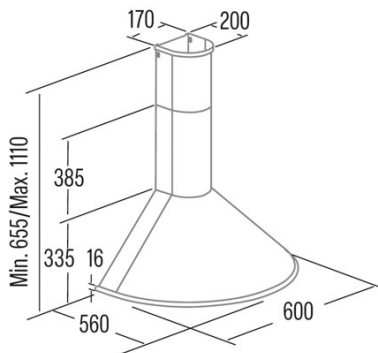

Q-7760 BK

Cod. 02148402

EAN 8422248084178

INFORMACIÓN GENERAL

EAN/UPC	8422248084178
Subfamily	Chimney

Product fiche according to directives EU65/2014 - EN61591, EN60704-2-13, EN50564

AEC (Energy consumption per year) (kWh/año)	95,7
EEL class (Energy efficiency class)	C
FDE (Fluid dynamic efficiency)	17,8
FDE class (Fluid dynamic efficiency class)	D
LE (Light efficiency) (lux/W)	36
LE class (Light efficiency class)	A
GFE (Grease filtering efficiency)	90,3
GFE Class (Grease filtering efficiency class)	B
Normal mode airflow MIN (m3/h)	385
Normal mode airflow MAX (m3/h)	645
Normal mode acoustic power MIN (dB)	58
Normal mode acoustic power MAX (dB)	72
Po (Off-mode power consumption) (W)	0
Ps (Stand-by power consumption) (W)	0

Integration directive EU 66/2014

f (Factor Increase in the time)	1,4
EEL (Energy efficiency Index)	80,1
QBEP (Maximum airflow point efficiency) (m3/h)	371,8
PBEP (Maximum pressure point efficiency) (Pa)	314
WBEP (Electrical power consumption at maximum efficiency) (W)	182,5
WL (Rated power lighting system) (W)	7
EMIDDLE (Average illuminance on the cooking surface) (lux)	252

External Dimensions

Width (mm)	600
Depth (mm)	560
Maximum Total Height (mm)	1110
Minimum Total Height (mm)	655
Outlet Diameter (mm)	150, 125

Characteristics

Motor Quantity	1
Motor Model	TA
Maximum Pressure (Pa)	430
Filter Technology	Aluminium mesh
Control Technology	Mechanical push button
Booster	-
Power levels	3
Timer	-
Filter Saturation Indicator	-
Charcoal Filter Change Indicator	-
Dimmer Function	-
Connectivity	-
Remote control	-
Display	-

Lighting

Light Model	ECOLED 2
Lighting Technology	LED

Installation

Minimum distance to an electric cooktop (mm)	650
Minimum distance to a gas cooktop (mm)	650
Recirculation Option	√

Charcoal Filter	-
Back Draught Shutter	-
Inner shield	-