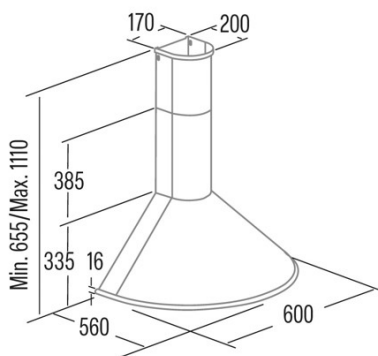

INFORMACIÓN GENERAL

EAN/UPC	8422248084178
Subfamily	Chimney

Product fiche according to directives EU65/2014 - EN61591, EN60704-2-13, EN50564

AEC (Energy consumption per year) (kWh/año)	95,7
EEl class (Energy efficiency class)	C
FDE (Fluid dynamic efficiency)	17,8
FDE class (Fluid dynamic efficiency class)	D
LE (Light efficiency) (lux/W)	36
LE class (Light efficiency class)	A
GFE (Grease filtering efficiency)	90,3
GFE Class (Grease filtering efficiency class)	B
Normal mode airflow MIN (m3/h)	385
Normal mode airflow MAX (m3/h)	645
Normal mode acustic power MIN (dB)	58
Normal mode acustic power MAX (dB)	72
Po (Off-mode power consumption) (W)	0
Ps (Stand-by power consumption) (W)	0

Integration directive EU 66/2014

f (Factor Increase in the time)	1,4
EEl (Energy efficiency Index)	80,1
QBEP (Maximum airflow point efficiency) (m3/h)	371,8
PBEP (Maximum pressure point efficiency) (Pa)	314
WBEP (Electrical power consumption at maximum efficiency) (W)	182,5
WL (Rated power lighting system) (W)	7
EMIDDLE (Average illuminance on the cooking surface) (lux)	252

External Dimensions

Width (mm)	600
Depth (mm)	560
Maximum Total Height (mm)	1110
Minimum Total Height (mm)	655
Outlet Diameter (mm)	150, 125

Characteristics

Motor Quantity	1
Motor Model	TA
Maximum Pressure (Pa)	430
Filter Technology	Aluminium mesh
Control Tecnology	Mechanical push button
Booster	-
Power levels	3
Timer	-
Filter Saturation Indicator	-
Charcoal Filter Change Indicator	-
Dimmer Function	-
Connectivity	-
Remote control	-
Display	-

Lighting

Light Model	ECOLED 2
Lightning Technology	LED

Installation

Minimum distance to an electric cooktop (mm)	650
Minimum distance to a gas cooktop (mm)	650
Recirculation Option	√