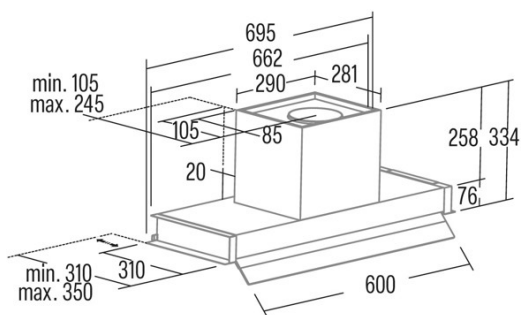

CORONA X 70

Cod. **02187308**

EAN **8422248110525**

INFORMACIÓN GENERAL

EAN/UPC	8422248110525
Subfamily	Integrated

Product fiche according to directives EU65/2014 - EN61591, EN60704-2-13, EN50564

AEC (Energy consumption per year) (kWh/año)	51,9
EEL class (Energy efficiency class)	A
FDE (Fluid dynamic efficiency)	30,6
FDE class (Fluid dynamic efficiency class)	A
LE (Light efficiency) (lux/W)	22,3
LE class (Light efficiency class)	B
GFE (Grease filtering efficiency)	84,27
GFE Class (Grease filtering efficiency class)	C
Normal mode airflow MIN (m3/h)	340
Normal mode airflow MAX (m3/h)	600
Boost mode airflow (m3/h)	850
Normal mode acoustic power MIN (dB)	50
Normal mode acoustic power MAX (dB)	65
Boost mode acoustic power (dB)	67
Po (Off-mode power consumption) (W)	0,26
Ps (Stand-by power consumption) (W)	0

Integration directive EU 66/2014

f (Factor Increase in the time)	0,9
EEL (Energy efficiency Index)	53,3
QBEP (Maximum airflow point efficiency) (m3/h)	416,9
PBEP (Maximum pressure point efficiency) (Pa)	411
WBEP (Electrical power consumption at maximum efficiency) (W)	155,7
WL (Rated power lighting system) (W)	3
EMIDDLE (Average illuminance on the cooking surface) (lux)	67

External Dimensions

Width (mm)	695
Depth (mm)	350
Maximum Total Height (mm)	334
Minimum Total Height (mm)	334
Outlet Diameter (mm)	150, 125

Characteristics

Motor Quantity	1
Motor Model	BT3
Maximum Pressure (Pa)	450
Filter Technology	Aluminium mesh
Control Technology	Mechanical push button
Booster	√
Power levels	4
Timer	√
Filter Saturation Indicator	-
Charcoal Filter Change Indicator	-
Dimmer Function	-
Connectivity	No
Remote control	-
Display	-