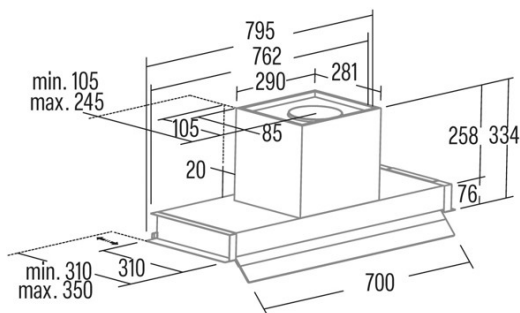

CORONA X 80

Cod. **02188308**

EAN **8422248110532**

INFORMACIÓN GENERAL

EAN/UPC	8422248110532
Subfamily	Integrated

Product fiche according to directives EU65/2014 - EN61591, EN60704-2-13, EN50564

AEC (Energy consumption per year) (kWh/año)	53,6
EEL class (Energy efficiency class)	A
FDE (Fluid dynamic efficiency)	30,6
FDE class (Fluid dynamic efficiency class)	A
LE (Light efficiency) (lux/W)	55,7
LE class (Light efficiency class)	A
GFE (Grease filtering efficiency)	84,27
GFE Class (Grease filtering efficiency class)	C
Normal mode airflow MIN (m3/h)	340
Normal mode airflow MAX (m3/h)	600
Boost mode airflow (m3/h)	850
Normal mode acoustic power MIN (dB)	50
Normal mode acoustic power MAX (dB)	65
Boost mode acoustic power (dB)	67
Po (Off-mode power consumption) (W)	0,45
Ps (Stand-by power consumption) (W)	0

Integration directive EU 66/2014

f (Factor Increase in the time)	0,9
QBEP (Maximum airflow point efficiency) (m3/h)	416,9
PBEP (Maximum pressure point efficiency) (Pa)	411
WBEP (Electrical power consumption at maximum efficiency) (W)	155,7
WL (Rated power lighting system) (W)	3,5
EMIDDLE (Average illuminance on the cooking surface) (lux)	195

External Dimensions

Width (mm)	795
Depth (mm)	310
Maximum Total Height (mm)	334
Minimum Total Height (mm)	334
Outlet Diameter (mm)	150, 125

Characteristics

Motor Quantity	1
Motor Model	BT3
Maximum Pressure (Pa)	470
Filter Technology	Aluminium mesh
Control Technology	Mechanical push button
Booster	√
Power levels	4
Timer	√
Filter Saturation Indicator	-
Charcoal Filter Change Indicator	-
Dimmer Function	-
Connectivity	No
Remote control	-
Display	-