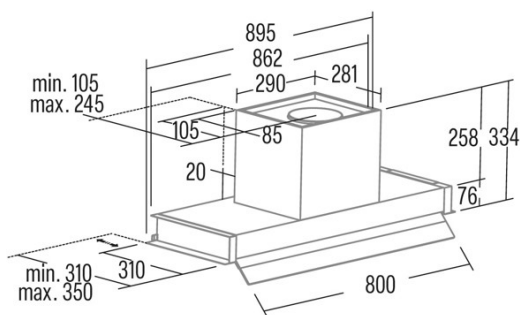

CORONA X 90

Cod. **02189308**

EAN **8422248110549**

INFORMACIÓN GENERAL

EAN/UPC	8422248110549
Subfamily	Integrated

Product fiche according to directives EU65/2014 - EN61591, EN60704-2-13, EN50564

AEC (Energy consumption per year) (kWh/año)	53,6
EEL class (Energy efficiency class)	A
FDE (Fluid dynamic efficiency)	30,6
FDE class (Fluid dynamic efficiency class)	A
LE (Light efficiency) (lux/W)	55,7
LE class (Light efficiency class)	A
GFE (Grease filtering efficiency)	84,27
GFE Class (Grease filtering efficiency class)	C
Normal mode airflow MIN (m3/h)	340
Normal mode airflow MAX (m3/h)	600
Boost mode airflow (m3/h)	850
Normal mode acoustic power MIN (dB)	50
Normal mode acoustic power MAX (dB)	65
Boost mode acoustic power (dB)	67
Po (Off-mode power consumption) (W)	0,45
Ps (Stand-by power consumption) (W)	0

Integration directive EU 66/2014

f (Factor Increase in the time)	0,9
QBEP (Maximum airflow point efficiency) (m3/h)	416,9
PBEP (Maximum pressure point efficiency) (Pa)	411
WBEP (Electrical power consumption at maximum efficiency) (W)	155,7
WL (Rated power lighting system) (W)	3,5
EMIDDLE (Average illuminance on the cooking surface) (lux)	195

External Dimensions

Width (mm)	895
Depth (mm)	310
Maximum Total Height (mm)	334
Minimum Total Height (mm)	334
Outlet Diameter (mm)	150, 125

Characteristics

Motor Quantity	1
Motor Model	BT3
Maximum Pressure (Pa)	470
Filter Technology	Aluminium mesh
Control Technology	Mechanical push button
Booster	√
Power levels	4
Timer	√
Filter Saturation Indicator	-
Charcoal Filter Change Indicator	-
Dimmer Function	-
Connectivity	No
Remote control	-
Display	-