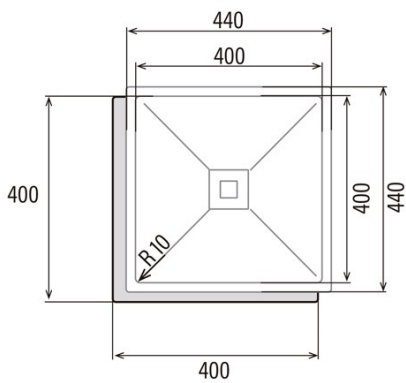

CB 40-40 R10

Cod. **02624016**

EAN **8422248108638**

INFORMACIÓN GENERAL

EAN/UPC	8422248108638
Subfamily	Undermount

Features

Material	Stainless Steel 304
Steel thickness	12
Colour	Stainless Steel 304
Bowl quantity	1
Bowl shape	Square
Bowl depth (mm)	200
Draining rack	No
Draining rack shape	Square
Draining rack position	N/A

Installation

Overflow tube	√
Standard cabinet width (mm)	500
Width (mm)	440
Depth (mm)	440
Minimum Cabinet Width (mm)	500