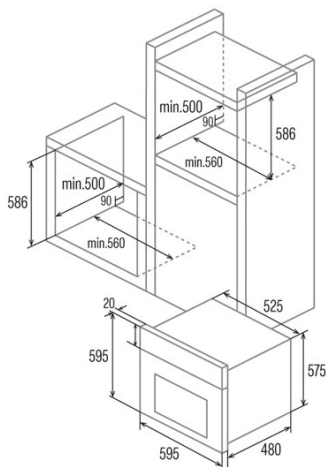

CM 760 AS WH

Cod. 07032002

EAN 8422248058568

INFORMACIÓN GENERAL

EAN/UPC	8422248058568
Subfamily	Multifunction

Product fiche

Energy efficiency index (IEE)	117,1
Energy efficiency Class	A
Energy consumption in conventional mode [kWh/cycle]	0,89
Energy consumption in fan-forced mode [kWh/cycle]	0,81
Heat source	Electricity
Mass of the appliance [Kg]	35
Number of cavities	1
Cavity volume (L)	50

Dimensions

Width (mm)	595
Height (mm)	595
Depth (mm)	480
Built-in width (mm)	560
Built-in height (mm)	586
Built-in depth (mm)	500

Controls

Control type	Mechanical
Display	No
Number of functions	6
Functions	Double_grill_with_fan;Top and bottom heating;Light;Defrosting;Bottom heating with fan;Top and bottom heating with fan
Timer	Mechanical
On/Off indicator	√
Thermostat indicator	√
Minimum temperature [°C]	50
Maximum temperature [°C]	250
Thermal probe	-