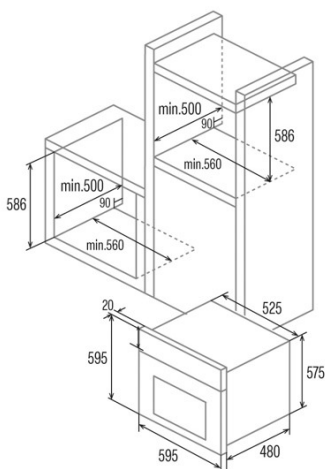

CM 760 AS BK

Cod. **07032307**

EAN **8422248059497**

INFORMACIÓN GENERAL

EAN/UPC	8422248059497
Subfamily	Multifunction

Product fiche

Energy efficiency index (IEE)	117,1
Energy efficiency Class	A
Energy consumption in conventional mode [kWh/cycle]	0,89
Energy consumption in fan-forced mode [kWh/cycle]	0,81
Heat source	Electricity
Mass of the appliance [Kg]	35
Number of cavities	1
Cavity volume (L)	50

Dimensions

Width (mm)	595
Height (mm)	595
Depth (mm)	480
Built-in width (mm)	560
Built-in height (mm)	586
Built-in depth (mm)	500

Controls

Control type	Mechanical
Display	No
Number of functions	6
Functions	Defrosting;Bottom heating with fan;Light;Double grill with fan;Top and bottom heating with fan;Top and bottom heating
Timer	Mechanical
On/Off indicator	√
Thermostat indicator	√
Minimum temperature [°C]	50
Maximum temperature [°C]	250
Thermal probe	-