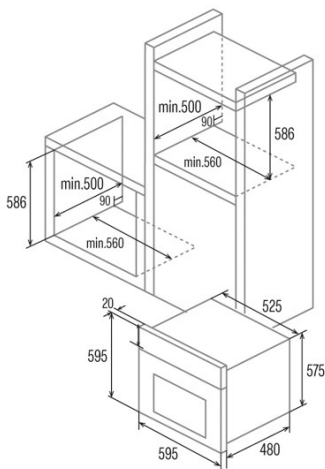

CM 760 AS BK

Cod. **07032307**

EAN **8422248059497**

INFORMACIÓN GENERAL

EAN/UPC	8422248059497
Subfamily	Multifunction

Product fiche

Energy efficiency index (IEE)	117,1
Energy efficiency Class	A
Energy consumption in conventional mode [kWh/cycle]	0,89
Energy consumption in fan-forced mode [kWh/cycle]	0,81
Heat source	Electricity
Mass of the appliance [Kg]	35
Number of cavities	1
Cavity volume (L)	50

Dimensions

Width (mm)	595
Height (mm)	595
Depth (mm)	480
Built-in width (mm)	560
Built-in height (mm)	586
Built-in depth (mm)	500

Controls

Control type	Mechanical
Display	No
Number of functions	6
Functions	Defrosting;Bottom heating with fan;Light;Double grill with fan;Top and bottom heating with fan;Top and bottom heating
Timer	Mechanical
On/Off indicator	√
Thermostat indicator	√
Minimum temperature [°C]	50
Maximum temperature [°C]	250
Thermal probe	-