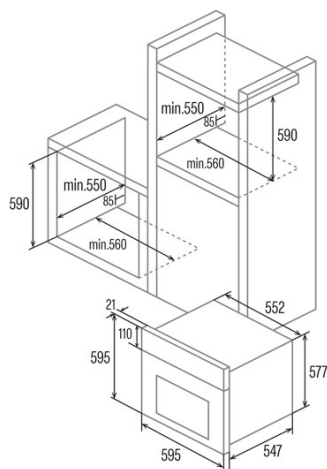

INFORMACIÓN GENERAL

EAN/UPC	8422248347297
Subfamily	Static

Product fiche

Energy efficiency index (IEE)	95,2
Energy efficiency Class	A
Energy consumption in conventional mode [kWh/cycle]	0,78
Heat source	Electricity
Number of cavities	1
Cavity volume (L)	65

Dimensions

Width (mm)	595
Height (mm)	595
Depth (mm)	561
Built-in width (mm)	560
Built-in height (mm)	580
Built-in depth (mm)	586

Controls

Control type	Mechanical
Display	No
Number of functions	4
Functions	Light;Grill;Bottom heating;Top and bottom heating
Timer	Mechanical
On/Off indicator	√
Minimum temperature [°C]	50
Maximum temperature [°C]	250

Characteristics

Cleaning	Aquasmart Manual
Enamel	Black
Removable inner glass	√
Light type	LED
Number of light bulbs	15
Light bulb power [W]	1
Number of door glasses	2
Door manual lock	√
Soft close	-
Side Racks	√
Levels	5
Telescopic guides	No
Convection fan	-

Security

Cooling fan	√

Electrical connection

Upper heating element power [W]	1350 + 900
Lower heating element power [W]	1200
Rated voltage (V)	220-240
Rated frequency (Hz)	50/60
Rated power input (W)	2300
Power cord length (m)	0,9
Plug type	No plug

Accessories

Flat tray	-
Deep Tray	√
Steam tray	-