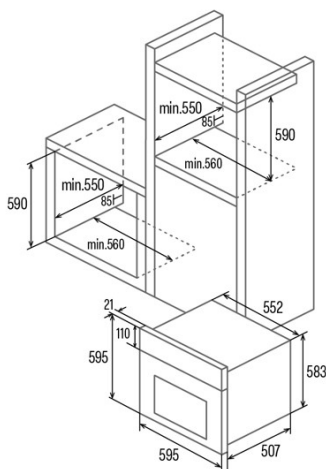

SES 7004 X

Cod. **07044351**

EAN **8422248347235**

INFORMACIÓN GENERAL

EAN/UPC	8422248347235
Subfamily	Static

Product fiche

Energy efficiency index (IEE)	95,2
Energy efficiency Class	A
Energy consumption in conventional mode [kWh/cycle]	0,76
Heat source	Electricity
Mass of the appliance [Kg]	25
Number of cavities	1
Cavity volume (L)	65

Dimensions

Width (mm)	450
Height (mm)	330
Depth (mm)	440
Built-in width (mm)	595
Built-in height (mm)	595
Built-in depth (mm)	507

Controls

Control type	Mechanical
Display	No
Number of functions	4
Functions	Grill;Top and bottom heating;Light;Bottom heating
Thermostat indicator	√
Minimum temperature [°C]	50
Maximum temperature [°C]	250

Characteristics

Enamel	Easy cleaning Nclean enamel
Removable inner glass	√
Number of door glasses	2
Cavity type	Embossed
Levels	5

Security

Cooling fan	√
Automatic safety shutdown	-

Electrical connection

Lower heating element power [W]	1200
Rated voltage (V)	220-240
Rated frequency (Hz)	50/60
Rated power input (W)	2300
Power cord length (m)	0,9
Plug type	No plug