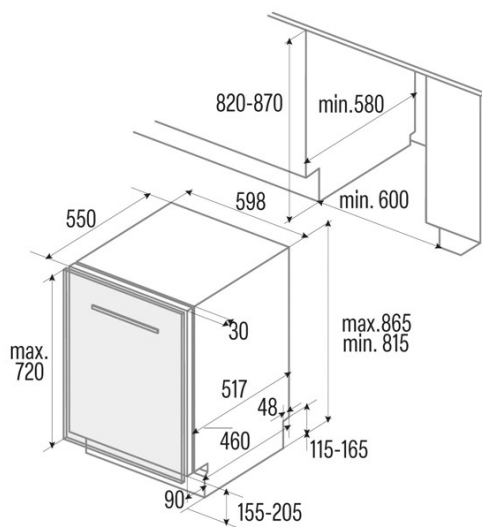

INFORMACIÓN GENERAL

EAN/UPC	8422248351386
Subfamily	Built-in

Power connection

Rated voltage (V)	220-240
Rated frequency (Hz)	50
Rated power input (W)	1760
Power cord length (m)	1500
Plug type	Type C

Product fiche according to EU Regulation 2019/2022 - 2019/2017

Standard place settings	14
Energy efficiency class	E
Power consumption of off-mode [W]	0
Noise level [dBA]	47
Installation Type	Built-In

Control panel

Type of Control	Soft Touch Buttons
Display	LED
Salt control indicator	√
Rinse aid control indicator	√
Delay Start	3-6-9h
Remaining Time Indicator	√
Start/Pause	√

Programs and functions

Number of programs	8
Program 1 - Name	Intensive
Program 1 - Temperature (°C)	65
Program 2 - Name	Normal
Program 2 - Temperature (°C)	55
Program 3 - Name	Eco
Program 3 - Temperature (°C)	45
Program 4 - Name	Express 90'
Program 4 - Temperature (°C)	60
Program 5 - Name	Glass
Program 5 - Temperature (°C)	50
Program 6 - Name	Quick 30'
Program 6 - Temperature (°C)	45
Program 7 - Name	Automatic
Program 7 - Temperature (°C)	55
Program 7 - Duration (min)	65

Power and water connection

Rated voltage (V)	220-240
Rated frequency (Hz)	50
Rated power input (W)	1760
Power cord length (m)	1500
Plug type	Type C
Inlet Water Hose Length (m)	1500
Drain Water Hose Length (m)	1400

Installation

Width (mm)	598
Height Min (mm)	815
Depth (mm)	550
Adjustable height	√
Built-in width (mm)	600
Built-in height (mm)	820
Built-in depth (mm)	580