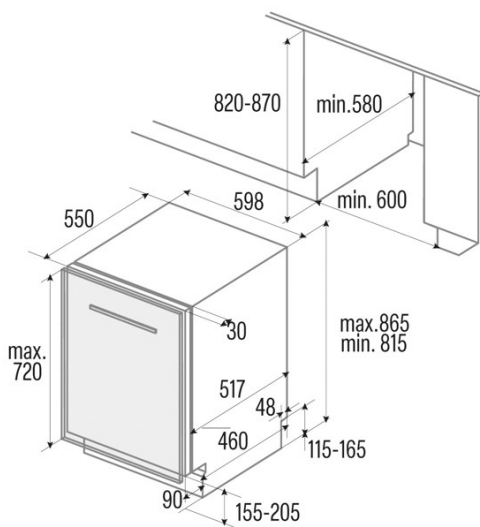

LVI 62012

Cod. 07200079

EAN 8422248351386

INFORMACIÓN GENERAL

EAN/UPC	8422248351386
Subfamily	Built-in

Power connection

Rated voltage (V)	220-240
Rated frequency (Hz)	50
Rated power input (W)	1760
Power cord length (m)	1500
Plug type	Type C

Product fiche according to EU Regulation 2019/2022 - 2019/2017

Standard place settings	14
Energy efficiency class	E
Power consumption of off-mode [W]	0
Noise level [dBA]	47
Installation Type	Built-In

Control panel

Power and water connection

Rated voltage (V)	220-240
Rated frequency (Hz)	50
Rated power input (W)	1760
Power cord length (m)	1500
Plug type	Type C
Inlet Water Hose Length (m)	1500
Drain Water Hose Length (m)	1400

Installation

Width (mm)	598
Height Min (mm)	815
Depth (mm)	550
Adjustable height	√
Built-in width (mm)	600
Built-in height (mm)	820
Built-in depth (mm)	580

Maximum Door height (mm)	720
Sliding Door	-
