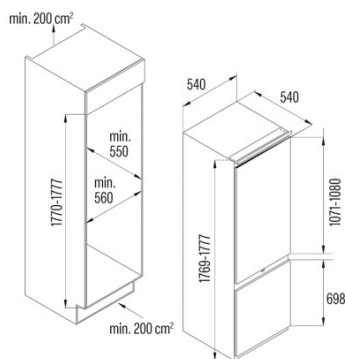

INFORMACIÓN GENERAL

EAN/UPC	8422248350945
Subfamily	Combi

Product fiche according to EU Regulation 2019/2016

Category	7
Energy efficiency class	E
Energy consumption [kWh/year]	216
Refrigerator storage volume [l]	179
Freezer storage volume [l]	70
Star rating	4
Frost-free fridge	-
Frost-free freezer	-
Power cut safe [h]	10
Freezing capacity [kg/24h]	3,2
Climate class	N/ST
Noise emissions [dBA]	39
Installation Type	Built-In

Refrigerator equipment

Number of door balconies	3
Number of glass shelves	3
Wine rack	-
Drawer for fruits and vegetables	1
Chiller for meat and fish	0
Metallic inner decoration	-
Number of egg tray	1
Egg Capacity	1-6

Freezer equipment

Number of drawers	3
Ice trays	1
Ice cube capacity	1-12

Illumination

Refrigerator Light	√
Freezer Light	-
LED light	√

Power and water connection

Rated voltage (V)	220-240
Rated frequency (Hz)	50
Rated power input (W)	115
Protection against electric shock	Class I
Power cord length (m)	1600
Plug type	Type F

Control

Type of Control	Electronic
Display	No
Cooling System	Static
Refrigerator electronic temperature regulation	√
Freezer electronic temperature regulation	-
Super cooling Function	√
Super freezing Function	√
Holidays Function	-
Winter-Summer Function	-

Installation

Width (mm)	540
Height (mm)	1777
Depth (mm)	540