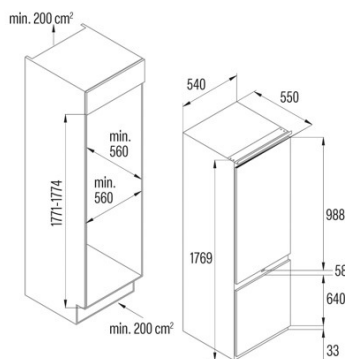

INFORMACIÓN GENERAL

EAN/UPC	8422248350952
Subfamily	Combi

Product fiche according to EU Regulation 2019/2016

Category	7
Energy efficiency class	E
Energy consumption [kWh/year]	233
Refrigerator storage volume [l]	177
Freezer storage volume [l]	64
Star rating	4
Frost-free fridge	√
Frost-free freezer	√
Power cut safe [h]	10
Freezing capacity [kg/24h]	3,2
Climate class	N/ST
Noise emissions [dBA]	41
Installation Type	Built-In

Refrigerator equipment

Number of door balconies	3
Number of glass shelves	4
Wine rack	-
Drawer for fruits and vegetables	1
Chiller for meat and fish	0
Metallic inner decoration	√
Number of egg tray	1
Egg Capacity	1-6

Freezer equipment

Number of drawers	3
Number of closed drawers	2
Ice trays	1
Ice cube capacity	1-12

Illumination

Refrigerator Light	√
Freezer Light	-
LED light	√

Power and water connection

Rated voltage (V)	220-240
Rated frequency (Hz)	50
Rated power input (W)	160
Protection against electric shock	Class I
Power cord length (m)	1800
Plug type	Type F

Control

Type of Control	Electronic
Display	LCD
Cooling System	Static
Refrigerator electronic temperature regulation	√
Freezer electronic temperature regulation	√
Super cooling Function	√
Super freezing Function	√
Holidays Function	-
Winter-Summer Function	-

Installation

Width (mm)	540
Height (mm)	1769