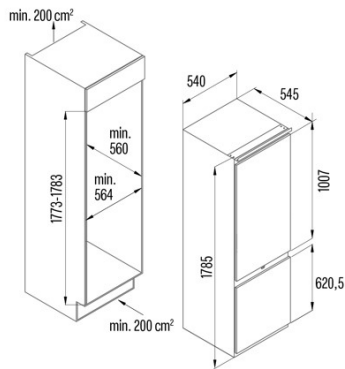

INFORMACIÓN GENERAL

EAN/UPC	8422248373746
Subfamily	Combi

Product fiche according to EU Regulation 2019/2016

Category	7
Energy efficiency class	E
Energy consumption [kWh/year]	223
Refrigerator storage volume [l]	180
Freezer storage volume [l]	68
Star rating	4
Frost-free fridge	√
Frost-free freezer	√
Power cut safe [h]	6
Freezing capacity [kg/24h]	6
Climate class	SN/N/ST/T
Noise emissions [dBA]	35
Installation Type	Built-In

Refrigerator equipment

Number of door balconies	3
Number of glass shelves	4
Drawer for fruits and vegetables	1
Metallic inner decoration	√

Freezer equipment

Number of drawers	3
Number of closed drawers	2

Illumination

Refrigerator Light	√
Freezer Light	-
LED light	√

Power and water connection

Rated voltage (V)	220-240
Rated frequency (Hz)	50
Rated power input (W)	160
Power cord length (m)	2
Plug type	Type F

Control

Type of Control	Electronic
Display	LED
Cooling System	No Frost
Refrigerator electronic temperature regulation	√
Freezer electronic temperature regulation	√
Super cooling Function	√
Super freezing Function	√
Holidays Function	-
Winter-Summer Function	-

Installation

Width (mm)	540
Height (mm)	1785
Depth (mm)	545
Built-in width (mm)	564
Built-in depth (mm)	560
Reversible doors	√
Wheels	-
Door Opening Side	Right