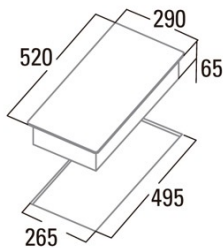

ISB 3102 BK

Cod. 08003401

EAN 8422248102469

INFORMACIÓN GENERAL

EAN/UPC	8422248102469
Subfamily	Induction

Product fiche

Number of cooking zones	2
Zone 1: Technology	Induction
Zone 1: Zone type	Simple
Zone 1: Position	Rear Centre
Zone 1: Diameter of the zone (mm)	18
Zone 1: Power (kW)	2
Zone 1: Booster (kW)	23
Zone 1: Consumption (Wh / kg)	1802
Zone 2: Technology	Induction
Zone 2: Zone type	Simple
Zone 2: Position	Front Centre
Zone 2: Diameter of the zone (mm)	16
Zone 2: Power (kW)	12
Zone 2: Booster (kW)	15
Zone 2: Consumption (Wh / kg)	1832

Dimensions

Width (mm)	520
Height (mm)	60
Depth (mm)	290
Built-in width (mm)	495
Built-in height (mm)	70
Built-in depth (mm)	265
Easy installation System	Quick Fix

Finishing

Material	Glass
Bevel	No

Control