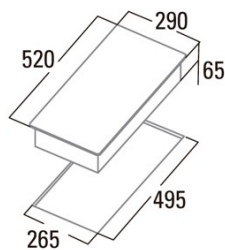

ISB 3102 BK

Cod. 08003401

EAN 8422248102469

INFORMACIÓN GENERAL

EAN/UPC	8422248102469
Subfamily	Induction

Product fiche

Number of cooking zones	2
Zone 1: Technology	Induction
Zone 1: Zone type	Simple
Zone 1: Position	Rear Centre
Zone 1: Diameter of the zone (mm)	18
Zone 1: Power (kW)	2
Zone 1: Booster (kW)	23
Zone 1: Consumption (Wh / kg)	1802
Zone 2: Technology	Induction
Zone 2: Zone type	Simple
Zone 2: Position	Front Centre
Zone 2: Diameter of the zone (mm)	16
Zone 2: Power (kW)	12
Zone 2: Booster (kW)	15
Zone 2: Consumption (Wh / kg)	1832

Dimensions

Width (mm)	520
Height (mm)	60
Depth (mm)	290
Built-in width (mm)	495
Built-in height (mm)	70
Built-in depth (mm)	265
Easy installation System	Quick Fix

Finishing

Material	Glass
Bevel	No

Control