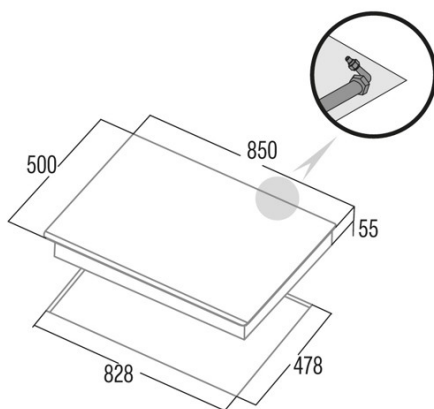

LGI 9041 X

Cod. **08005350**

EAN **8422248081948**

INFORMACIÓN GENERAL

EAN/UPC	8422248081948
Subfamily	Gas

Product fiche

Number of cooking zones	5
Zone 1: Technology	GAS
Zone 1: Zone type	Triple
Zone 1: Position	Centre
Zone 1: Power (kW)	3,5
Zone 2: Technology	GAS
Zone 2: Zone type	Rapid
Zone 2: Position	Rear Right
Zone 2: Power (kW)	3
Zone 3: Technology	GAS
Zone 3: Zone type	Semirapid
Zone 3: Position	Front Left
Zone 3: Power (kW)	1,75
Zone 4: Technology	GAS
Zone 4: Zone type	Auxiliary
Zone 4: Position	Front Left
Zone 4: Power (kW)	1
Zone 5: Technology	GAS
Zone 5: Zone type	Semirapid
Zone 5: Position	Rear Right
Zone 5: Power (kW)	1,75

Dimensions

Width (mm)	850
Height (mm)	55
Depth (mm)	500
Built-in width (mm)	828
Built-in depth (mm)	478
Easy installation System	Clamping System

Finishing

Material	Stainless Steel
Bevel	No
Frame	No
Cooking supports	Cast Iron