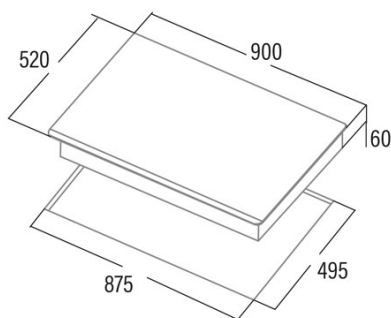

INSB 9012 BK

Cod. **08024402**

EAN **8422248109413**

INFORMACIÓN GENERAL

EAN/UPC	8422248109413
Subfamily	Induction

Product fiche

Number of cooking zones	5
Zone 1: Technology	Induction
Zone 1: Zone type	Rectangular Flexible
Zone 1: Position	Front Left
Zone 1: Diameter of the zone (mm)	21x20
Zone 1: Power (kW)	1,5
Zone 1: Booster (kW)	2
Zone 1: Consumption (Wh / kg)	182,9
Zone 1B: Diameter of the zone (mm)	N/A
Zone 1C: Diameter of the zone (mm)	N/A
Zone 2: Technology	Induction
Zone 2: Zone type	Rectangular Flexible
Zone 2: Position	Rear Left
Zone 2: Diameter of the zone (mm)	21x20
Zone 2: Power (kW)	2
Zone 2: Booster (kW)	2,8
Zone 2: Consumption (Wh / kg)	182,7
Zone 2B: Diameter of the zone (mm)	N/A
Zone 2C: Diameter of the zone (mm)	N/A
Zone 3: Technology	Induction
Zone 3: Zone type	Simple
Zone 3: Position	Centre
Zone 3: Diameter of the zone (mm)	30
Zone 3: Power (kW)	2,3
Zone 3: Booster (kW)	3
Zone 3: Consumption (Wh / kg)	216,3
Zone 3B: Diameter of the zone (mm)	N/A
Zone 3C: Diameter of the zone (mm)	N/A
Zone 4: Technology	Induction
Zone 4: Zone type	Rectangular Flexible
Zone 4: Position	Rear Right
Zone 4: Diameter of the zone (mm)	21x20
Zone 4: Power (kW)	1,5
Zone 4: Booster (kW)	2
Zone 4: Consumption (Wh / kg)	182,9
Zone 4B: Diameter of the zone (mm)	N/A
Zone 4C: Diameter of the zone (mm)	N/A
Zone 5: Technology	Induction
Zone 5: Zone type	Rectangular Flexible
Zone 5: Position	Front Right
Zone 5: Diameter of the zone (mm)	21x20
Zone 5: Power (kW)	2
Zone 5: Booster (kW)	2,8
Zone 5: Consumption (Wh / kg)	182,7
Zone 5B: Diameter of the zone (mm)	N/A
Zone 5C: Diameter of the zone (mm)	N/A
Zone 6: Technology	N/A
Zone 6: Zone type	N/A
Zone 6: Position	N/A
Zone 6: Diameter of the zone (mm)	N/A
Zone 6B: Diameter of the zone (mm)	N/A
Zone 6C: Diameter of the zone (mm)	N/A

Dimensions

Width (mm)	900
Height (mm)	60
Depth (mm)	520