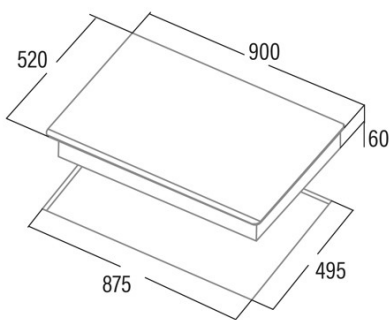

INSB 9012 BK

Cod. **08024402**

EAN **8422248109413**

INFORMACIÓN GENERAL

EAN/UPC	8422248109413
Subfamily	Induction

Product fiche

Number of cooking zones	5
Zone 1: Technology	Induction
Zone 1: Zone type	Rectangular Flexible
Zone 1: Position	Front Left
Zone 1: Diameter of the zone (mm)	21x20
Zone 1: Power (kW)	1,5
Zone 1: Booster (kW)	2
Zone 1: Consumption (Wh / kg)	182,9
Zone 1B: Diameter of the zone (mm)	N/A
Zone 1C: Diameter of the zone (mm)	N/A
Zone 2: Technology	Induction
Zone 2: Zone type	Rectangular Flexible
Zone 2: Position	Rear Left
Zone 2: Diameter of the zone (mm)	21x20
Zone 2: Power (kW)	2
Zone 2: Booster (kW)	2,8
Zone 2: Consumption (Wh / kg)	182,7
Zone 2B: Diameter of the zone (mm)	N/A
Zone 2C: Diameter of the zone (mm)	N/A
Zone 3: Technology	Induction
Zone 3: Zone type	Simple
Zone 3: Position	Centre
Zone 3: Diameter of the zone (mm)	30
Zone 3: Power (kW)	2,3
Zone 3: Booster (kW)	3
Zone 3: Consumption (Wh / kg)	216,3
Zone 3B: Diameter of the zone (mm)	N/A
Zone 3C: Diameter of the zone (mm)	N/A
Zone 4: Technology	Induction
Zone 4: Zone type	Rectangular Flexible
Zone 4: Position	Rear Right
Zone 4: Diameter of the zone (mm)	21x20
Zone 4: Power (kW)	1,5
Zone 4: Booster (kW)	2
Zone 4: Consumption (Wh / kg)	182,9
Zone 4B: Diameter of the zone (mm)	N/A
Zone 4C: Diameter of the zone (mm)	N/A
Zone 5: Technology	Induction
Zone 5: Zone type	Rectangular Flexible
Zone 5: Position	Front Right
Zone 5: Diameter of the zone (mm)	21x20
Zone 5: Power (kW)	2
Zone 5: Booster (kW)	2,8
Zone 5: Consumption (Wh / kg)	182,7
Zone 5B: Diameter of the zone (mm)	N/A
Zone 5C: Diameter of the zone (mm)	N/A
Zone 6: Technology	N/A
Zone 6: Zone type	N/A
Zone 6: Position	N/A
Zone 6: Diameter of the zone (mm)	N/A
Zone 6B: Diameter of the zone (mm)	N/A
Zone 6C: Diameter of the zone (mm)	N/A

Dimensions

Width (mm)	900
Height (mm)	60
Depth (mm)	520