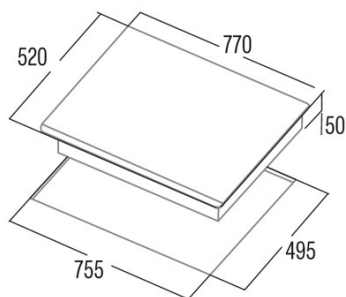

GIGA 750 BK

Cod. **08026001**

EAN **8422248054485**

INFORMACIÓN GENERAL

EAN/UPC	8422248054485
Subfamily	Induction

Product fiche

Number of cooking zones	6
Zone 1: Technology	Induction
Zone 1: Zone type	Rectangular Flexible
Zone 1: Position	Front Left
Zone 1: Diameter of the zone (mm)	23,5x19
Zone 1: Booster (kW)	3,7
Zone 1: Consumption (Wh / kg)	182,7
Zone 1B: Diameter of the zone (mm)	N/A
Zone 1C: Diameter of the zone (mm)	N/A
Zone 2: Zone type	Rectangular Flexible
Zone 2: Position	Rear Left
Zone 2: Power (kW)	2,1
Zone 2: Consumption (Wh / kg)	182,7
Zone 2B: Diameter of the zone (mm)	N/A
Zone 2C: Diameter of the zone (mm)	N/A
Zone 3: Technology	10
Zone 3: Zone type	Rectangular Flexible
Zone 3: Diameter of the zone (mm)	23,5x19
Zone 3: Power (kW)	2,1
Zone 3: Booster (kW)	3,7
Zone 3: Consumption (Wh / kg)	182,7
Zone 3B: Diameter of the zone (mm)	N/A
Zone 3C: Diameter of the zone (mm)	N/A
Zone 4: Technology	Induction
Zone 4: Zone type	Rectangular Flexible
Zone 4: Position	Rear Centre
Zone 4: Diameter of the zone (mm)	23,5x19
Zone 4: Power (kW)	2,1
Zone 4: Booster (kW)	3,7
Zone 4: Consumption (Wh / kg)	182,7
Zone 4C: Diameter of the zone (mm)	N/A
Zone 5: Technology	duction
Zone 5: Zone type	Rectangular Flexible
Zone 5: Position	Rear Right
Zone 5: Diameter of the zone (mm)	23,5x19
Zone 5: Power (kW)	2,1
Zone 5: Booster (kW)	3,7
Zone 5: Consumption (Wh / kg)	182,7
Zone 5B: Diameter of the zone (mm)	N/A
Zone 5C: Diameter of the zone (mm)	N/A
Zone 6: Technology	Induction
Zone 6: Zone type	Rectangular Flexible
Zone 6: Position	Front Right
Zone 6: Diameter of the zone (mm)	23,5x19
Zone 6: Power (kW)	100
Zone 6: Booster (kW)	3,7
Zone 6: Consumption (Wh / kg)	182,7
Zone 6B: Diameter of the zone (mm)	N/A
Zone 6C: Diameter of the zone (mm)	N/A

Dimensions

Width (mm)	770
Height (mm)	50
Depth (mm)	520
Built-in width (mm)	755
Built-in depth (mm)	495
Easy installation System	Quick Fix