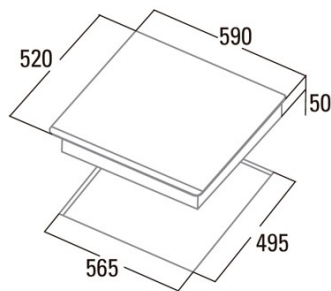

INFORMACIÓN GENERAL

EAN/UPC	8422248069014
Subfamily	Induction

Product fiche

Number of cooking zones	4
Zone 1: Technology	Induction
Zone 1: Zone type	Rectangular Flexible
Zone 1: Position	Front Left
Zone 1: Diameter of the zone (mm)	23,5x19
Zone 1: Power (kW)	2,1
Zone 1: Booster (kW)	3,7
Zone 1: Consumption (Wh / kg)	182,7
Zone 1B: Diameter of the zone (mm)	N/A
Zone 1C: Diameter of the zone (mm)	N/A
Zone 2: Technology	Induction
Zone 2: Zone type	Rectangular Flexible
Zone 2: Position	Rear Left
Zone 2: Diameter of the zone (mm)	23,5x19
Zone 2: Power (kW)	2,1
Zone 2: Booster (kW)	3,7
Zone 2: Consumption (Wh / kg)	182,7
Zone 2B: Diameter of the zone (mm)	N/A
Zone 2C: Diameter of the zone (mm)	N/A
Zone 3: Technology	Induction
Zone 3: Zone type	Rectangular Flexible
Zone 3: Position	Rear Right
Zone 3: Diameter of the zone (mm)	23,5x19
Zone 3: Power (kW)	2,1
Zone 3: Booster (kW)	3,7
Zone 3: Consumption (Wh / kg)	182,7
Zone 3B: Diameter of the zone (mm)	N/A
Zone 3C: Diameter of the zone (mm)	N/A
Zone 4: Technology	Induction
Zone 4: Zone type	Rectangular Flexible
Zone 4: Position	Front Right
Zone 4: Diameter of the zone (mm)	23,5x19
Zone 4: Power (kW)	2,1
Zone 4: Booster (kW)	3,7
Zone 4: Consumption (Wh / kg)	182,7
Zone 4B: Diameter of the zone (mm)	N/A
Zone 4C: Diameter of the zone (mm)	N/A
Zone 5: Technology	N/A
Zone 5: Diameter of the zone (mm)	N/A
Zone 5B: Diameter of the zone (mm)	N/A
Zone 5C: Diameter of the zone (mm)	N/A
Zone 6: Technology	N/A
Zone 6: Diameter of the zone (mm)	N/A
Zone 6B: Diameter of the zone (mm)	N/A
Zone 6C: Diameter of the zone (mm)	N/A

Dimensions

Width (mm)	590
Height (mm)	50
Depth (mm)	520
Built-in width (mm)	565
Built-in depth (mm)	495
Easy installation System	Quick Fix

Finishing

Material	Glass
Bevel	Front