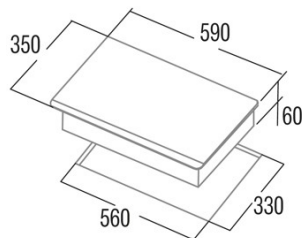

IB2 PLUS BK

Cod. **08027208**

EAN **8422248109420**

INFORMACIÓN GENERAL

EAN/UPC	8422248109420
Subfamily	Induction

Product fiche

Number of cooking zones	2
Zone 1: Technology	Induction
Zone 1: Zone type	Simple
Zone 1: Position	Right
Zone 1: Diameter of the zone (mm)	16
Zone 1: Power (kW)	14
Zone 1: Consumption (Wh / kg)	1851
Zone 2: Technology	Induction
Zone 2: Zone type	Simple
Zone 2: Position	Left
Zone 2: Diameter of the zone (mm)	21
Zone 2: Power (kW)	23
Zone 2: Booster (kW)	1763
Zone 2: Consumption (Wh / kg)	183

Dimensions

Width (mm)	590
Height (mm)	68
Depth (mm)	350
Built-in width (mm)	560
Built-in height (mm)	320
Built-in depth (mm)	88
Easy installation System	Quick Fix

Finishing

Material	Glass
Bevel	Front

Control