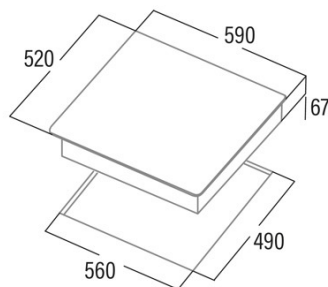

TN 604 B

Cod. **08040011**

EAN **8422248109321**

INFORMACIÓN GENERAL

EAN/UPC	8422248109321
Subfamily	Radiant

Product fiche

Number of cooking zones	4
Zone 1: Technology	Radiant
Zone 1: Zone type	Simple
Zone 1: Position	Front Left
Zone 1: Diameter of the zone (mm)	14
Zone 1: Power (kW)	1,2
Zone 1: Consumption (Wh / kg)	187,7
Zone 1B: Diameter of the zone (mm)	N/A
Zone 1C: Diameter of the zone (mm)	N/A
Zone 2: Technology	Radiant
Zone 2: Zone type	Simple
Zone 2: Position	Rear Left
Zone 2: Diameter of the zone (mm)	18
Zone 2: Power (kW)	1,8
Zone 2: Consumption (Wh / kg)	183,4
Zone 2B: Diameter of the zone (mm)	N/A
Zone 2C: Diameter of the zone (mm)	N/A
Zone 3: Technology	Radiant
Zone 3: Zone type	Simple
Zone 3: Position	Rear Right
Zone 3: Diameter of the zone (mm)	14
Zone 3: Power (kW)	1,2
Zone 3: Consumption (Wh / kg)	194,1
Zone 3B: Diameter of the zone (mm)	N/A
Zone 3C: Diameter of the zone (mm)	N/A
Zone 4: Technology	Radiant
Zone 4: Zone type	Simple
Zone 4: Position	Front Right
Zone 4: Diameter of the zone (mm)	18
Zone 4: Power (kW)	1,8
Zone 4: Consumption (Wh / kg)	191,3
Zone 4B: Diameter of the zone (mm)	N/A
Zone 4C: Diameter of the zone (mm)	N/A
Zone 5: Technology	N/A
Zone 5: Zone type	N/A
Zone 5: Position	N/A
Zone 5: Diameter of the zone (mm)	N/A
Zone 5B: Diameter of the zone (mm)	N/A
Zone 5C: Diameter of the zone (mm)	N/A
Zone 6: Technology	N/A
Zone 6: Zone type	N/A
Zone 6: Position	N/A
Zone 6: Diameter of the zone (mm)	N/A
Zone 6B: Diameter of the zone (mm)	N/A
Zone 6C: Diameter of the zone (mm)	N/A

Dimensions

Width (mm)	590
Depth (mm)	520
Built-in width (mm)	560
Built-in depth (mm)	490
Easy installation System	Quick Fix

Finishing

Material	Glass
Bevel	No
Frame	No

Cooking supports	N/A
------------------	-----