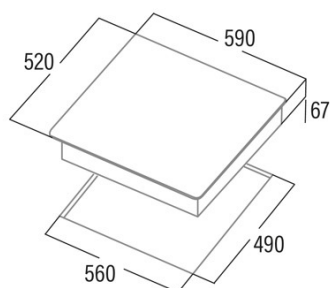

TN 604 B

Cod. **08040011**

EAN **8422248109321**

INFORMACIÓN GENERAL

EAN/UPC	8422248109321
Subfamily	Radiant

Product fiche

Number of cooking zones	4
Zone 1: Technology	Radiant
Zone 1: Zone type	Simple
Zone 1: Position	Front Left
Zone 1: Diameter of the zone (mm)	14
Zone 1: Power (kW)	1,2
Zone 1: Consumption (Wh / kg)	187,7
Zone 1B: Diameter of the zone (mm)	N/A
Zone 1C: Diameter of the zone (mm)	N/A
Zone 2: Technology	Radiant
Zone 2: Zone type	Simple
Zone 2: Position	Rear Left
Zone 2: Diameter of the zone (mm)	18
Zone 2: Power (kW)	1,8
Zone 2: Consumption (Wh / kg)	183,4
Zone 2B: Diameter of the zone (mm)	N/A
Zone 2C: Diameter of the zone (mm)	N/A
Zone 3: Technology	Radiant
Zone 3: Zone type	Simple
Zone 3: Position	Rear Right
Zone 3: Diameter of the zone (mm)	14
Zone 3: Power (kW)	1,2
Zone 3: Consumption (Wh / kg)	194,1
Zone 3B: Diameter of the zone (mm)	N/A
Zone 3C: Diameter of the zone (mm)	N/A
Zone 4: Technology	Radiant
Zone 4: Zone type	Simple
Zone 4: Position	Front Right
Zone 4: Diameter of the zone (mm)	18
Zone 4: Power (kW)	1,8
Zone 4: Consumption (Wh / kg)	191,3
Zone 4B: Diameter of the zone (mm)	N/A
Zone 4C: Diameter of the zone (mm)	N/A
Zone 5: Technology	N/A
Zone 5: Zone type	N/A
Zone 5: Position	N/A
Zone 5: Diameter of the zone (mm)	N/A
Zone 5B: Diameter of the zone (mm)	N/A
Zone 5C: Diameter of the zone (mm)	N/A
Zone 6: Technology	N/A
Zone 6: Zone type	N/A
Zone 6: Position	N/A
Zone 6: Diameter of the zone (mm)	N/A
Zone 6B: Diameter of the zone (mm)	N/A
Zone 6C: Diameter of the zone (mm)	N/A

Dimensions

Width (mm)	590
Depth (mm)	520
Built-in width (mm)	560
Built-in depth (mm)	490
Easy installation System	Quick Fix

Finishing

Material	Glass
Bevel	No
Frame	No

Cooking supports	N/A
------------------	-----