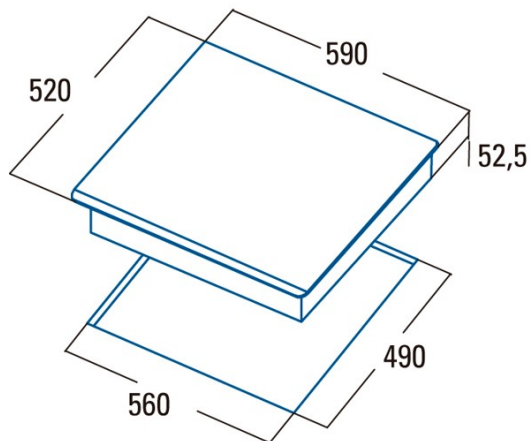

INSB 6004 BK

Cod. **08040406**

EAN **8422248079594**

INFORMACIÓN GENERAL

EAN/UPC	8422248079594
Subfamily	Induction

Product fiche

Number of cooking zones	4
Zone 1: Technology	Induction
Zone 1: Zone type	Simple
Zone 1: Position	Front Left
Zone 1: Diameter of the zone (mm)	21
Zone 1: Power (kW)	2,3
Zone 1: Booster (kW)	2,6
Zone 1: Consumption (Wh / kg)	182,9
Zone 1B: Diameter of the zone (mm)	N/A
Zone 1C: Diameter of the zone (mm)	N/A
Zone 2: Technology	Induction
Zone 2: Zone type	Simple
Zone 2: Position	Rear Left
Zone 2: Diameter of the zone (mm)	16
Zone 2: Power (kW)	1,2
Zone 2: Booster (kW)	1,5
Zone 2: Consumption (Wh / kg)	182,8
Zone 2B: Diameter of the zone (mm)	N/A
Zone 2C: Diameter of the zone (mm)	N/A
Zone 3: Technology	Induction
Zone 3: Zone type	Simple
Zone 3: Position	Rear Right
Zone 3: Diameter of the zone (mm)	18
Zone 3: Power (kW)	1,8
Zone 3: Booster (kW)	2,3
Zone 3: Consumption (Wh / kg)	179,2
Zone 3B: Diameter of the zone (mm)	N/A
Zone 3C: Diameter of the zone (mm)	N/A
Zone 4: Technology	Induction
Zone 4: Zone type	Simple
Zone 4: Position	Front Right
Zone 4: Diameter of the zone (mm)	16
Zone 4: Power (kW)	1,2
Zone 4: Booster (kW)	1,5
Zone 4: Consumption (Wh / kg)	179,5
Zone 4B: Diameter of the zone (mm)	N/A
Zone 4C: Diameter of the zone (mm)	N/A
Zone 5: Technology	N/A
Zone 5: Zone type	N/A
Zone 5: Position	N/A
Zone 5: Diameter of the zone (mm)	N/A
Zone 5B: Diameter of the zone (mm)	N/A
Zone 5C: Diameter of the zone (mm)	N/A
Zone 6: Technology	N/A
Zone 6: Zone type	N/A
Zone 6: Position	N/A
Zone 6: Diameter of the zone (mm)	N/A
Zone 6B: Diameter of the zone (mm)	N/A
Zone 6C: Diameter of the zone (mm)	N/A

Dimensions

Width (mm)	590
Height (mm)	58
Depth (mm)	520
Built-in width (mm)	565
Built-in height (mm)	54
Built-in depth (mm)	495