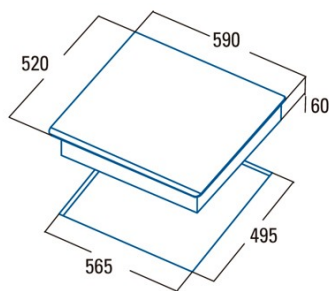

IDB 6003 PRO BK

Cod. **08063102**

EAN **8422248077675**

INFORMACIÓN GENERAL

EAN/UPC	8422248077675
Subfamily	Induction

Product fiche

Number of cooking zones	3
Zone 1: Technology	Induction
Zone 1: Zone type	Simple
Zone 1: Position	Front Left
Zone 1: Diameter of the zone (mm)	23
Zone 1: Power (kW)	2,3
Zone 1: Booster (kW)	2,6
Zone 1: Consumption (Wh / kg)	184,1
Zone 1B: Diameter of the zone (mm)	N/A
Zone 1C: Diameter of the zone (mm)	N/A
Zone 2: Technology	Induction
Zone 2: Zone type	Simple
Zone 2: Position	Rear Left
Zone 2: Diameter of the zone (mm)	18
Zone 2: Power (kW)	1,2
Zone 2: Booster (kW)	1,5
Zone 2: Consumption (Wh / kg)	181,7
Zone 2B: Diameter of the zone (mm)	N/A
Zone 2C: Diameter of the zone (mm)	N/A
Zone 3: Technology	Induction
Zone 3: Zone type	Simple
Zone 3: Position	Right
Zone 3: Diameter of the zone (mm)	30
Zone 3: Power (kW)	2,3
Zone 3: Booster (kW)	3
Zone 3: Consumption (Wh / kg)	180,8
Zone 3B: Diameter of the zone (mm)	N/A
Zone 3C: Diameter of the zone (mm)	N/A
Zone 4: Technology	N/A
Zone 4: Zone type	N/A
Zone 4: Position	N/A
Zone 4: Diameter of the zone (mm)	N/A
Zone 4B: Diameter of the zone (mm)	N/A
Zone 4C: Diameter of the zone (mm)	N/A
Zone 5: Technology	N/A
Zone 5: Zone type	N/A
Zone 5: Position	N/A
Zone 5: Diameter of the zone (mm)	N/A
Zone 5B: Diameter of the zone (mm)	N/A
Zone 5C: Diameter of the zone (mm)	N/A
Zone 6: Technology	N/A
Zone 6: Zone type	N/A
Zone 6: Position	N/A
Zone 6: Diameter of the zone (mm)	N/A
Zone 6B: Diameter of the zone (mm)	N/A
Zone 6C: Diameter of the zone (mm)	N/A

Dimensions

Width (mm)	590
Height (mm)	60
Depth (mm)	520
Built-in width (mm)	565
Built-in depth (mm)	495
Easy installation System	Quick Fix

Finishing

Material	Glass
----------	-------

Bevel	Front
Frame	No
Cooking supports	N/A