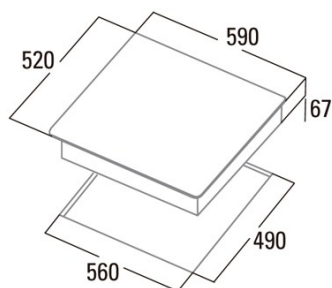

TT 603

Cod. **08063107**

EAN **8422248082525**

INFORMACIÓN GENERAL

EAN/UPC	8422248082525
Subfamily	Radiant

Product fiche

Number of cooking zones	3
Zone 1: Technology	Radiant
Zone 1: Zone type	Simple
Zone 1: Position	Front Right
Zone 1: Diameter of the zone (mm)	18
Zone 1: Power (kW)	1,8
Zone 1: Consumption (Wh / kg)	147,1
Zone 1B: Diameter of the zone (mm)	N/A
Zone 1C: Diameter of the zone (mm)	N/A
Zone 2: Technology	Radiant
Zone 2: Zone type	Simple
Zone 2: Position	Rear Right
Zone 2: Diameter of the zone (mm)	14
Zone 2: Power (kW)	1,2
Zone 2: Consumption (Wh / kg)	147
Zone 2B: Diameter of the zone (mm)	N/A
Zone 2C: Diameter of the zone (mm)	N/A
Zone 3: Technology	Radiant
Zone 3: Zone type	Simple
Zone 3: Position	Rear Left
Zone 3: Diameter of the zone (mm)	27
Zone 3: Power (kW)	2,7
Zone 3: Consumption (Wh / kg)	140,1
Zone 3B: Diameter of the zone (mm)	21
Zone 3B: Power (kW)	1,95
Zone 3B: Consumption (Wh / kg)	140,1
Zone 3C: Diameter of the zone (mm)	14,5
Zone 3C: Power (kW)	1,05
Zone 3C: Consumption (Wh / kg)	140,1
Zone 4: Technology	N/A
Zone 4: Diameter of the zone (mm)	N/A
Zone 4B: Diameter of the zone (mm)	N/A
Zone 4C: Diameter of the zone (mm)	N/A
Zone 5: Technology	N/A
Zone 5: Diameter of the zone (mm)	N/A
Zone 5B: Diameter of the zone (mm)	N/A
Zone 5C: Diameter of the zone (mm)	N/A
Zone 6: Technology	N/A
Zone 6: Diameter of the zone (mm)	N/A
Zone 6B: Diameter of the zone (mm)	N/A
Zone 6C: Diameter of the zone (mm)	N/A

Dimensions

Width (mm)	590
Height (mm)	67
Depth (mm)	520
Built-in height (mm)	560
Built-in depth (mm)	490
Easy installation System	Quick Fix

Finishing

Material	Stainless Steel
Bevel	No
Frame	No
Cooking supports	Cast Iron