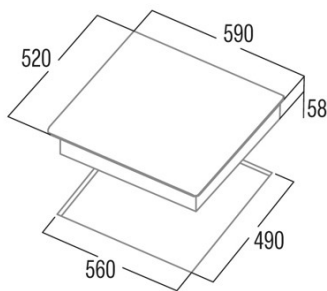

IBS 63032

Cod. 08063116

EAN 8422248351836

INFORMACIÓN GENERAL

EAN/UPC	8422248351836
Subfamily	Induction

Product fiche

Number of cooking zones	3
Zone 1: Technology	Induction
Zone 1: Zone type	Simple
Zone 1: Position	Front Left
Zone 1: Diameter of the zone (mm)	21
Zone 1: Power (kW)	2,3
Zone 1: Booster (kW)	2,6
Zone 1: Consumption (Wh / kg)	177,6
Zone 2: Technology	Induction
Zone 2: Zone type	Simple
Zone 2: Position	Rear Left
Zone 2: Diameter of the zone (mm)	16
Zone 2: Power (kW)	1,2
Zone 2: Booster (kW)	1,5
Zone 2: Consumption (Wh / kg)	170
Zone 3: Technology	Induction
Zone 3: Zone type	Simple
Zone 3: Position	Right
Zone 3: Diameter of the zone (mm)	28
Zone 3: Power (kW)	2,3
Zone 3: Booster (kW)	3
Zone 3: Consumption (Wh / kg)	189,7

Dimensions

Width (mm)	590
Height (mm)	58
Depth (mm)	520
Built-in width (mm)	560
Built-in height (mm)	490
Built-in depth (mm)	105
Easy installation System	Quick Fix

Control

Control type	Slider Touch Control
Control Position	Front Centre
Independent control by zone	√
Hidden control	-
Power levels	9 + Booster
Knob type	N/A
Cooking time programming	√
Available Power Limits (kW)	2,8/3,5
Connectivity	No
Auto Ignition	N/A