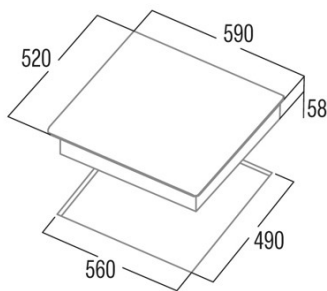

IBS 63032 220-240V 50-60Hz

Cod. **08063116**

EAN **8422248351836**

INFORMACIÓN GENERAL

EAN/UPC	8422248351836
Subfamily	Induction

Product fiche

Number of cooking zones	3
Zone 1: Technology	Induction
Zone 1: Zone type	Simple
Zone 1: Position	Front Left
Zone 1: Diameter of the zone (mm)	21
Zone 1: Power (kW)	2,3
Zone 1: Booster (kW)	2,6
Zone 1: Consumption (Wh / kg)	177,6
Zone 2: Technology	Induction
Zone 2: Zone type	Simple
Zone 2: Position	Rear Left
Zone 2: Diameter of the zone (mm)	16
Zone 2: Power (kW)	1,2
Zone 2: Booster (kW)	1,5
Zone 2: Consumption (Wh / kg)	170
Zone 3: Technology	Induction
Zone 3: Zone type	Simple
Zone 3: Position	Right
Zone 3: Diameter of the zone (mm)	28
Zone 3: Power (kW)	2,3
Zone 3: Booster (kW)	3
Zone 3: Consumption (Wh / kg)	189,7

Dimensions

Width (mm)	590
Height (mm)	58
Depth (mm)	520
Built-in width (mm)	560
Built-in height (mm)	490
Built-in depth (mm)	105
Easy installation System	Quick Fix

Control

Control type	Slider Touch Control
Control Position	Front Centre
Independent control by zone	√
Hidden control	-
Power levels	9 + Booster
Knob type	N/A
Cooking time programming	√
Available Power Limits (kW)	2,8/3,5
Connectivity	No
Auto Ignition	N/A

Security

Security lock	√
Child lock	Yes (Key)
Automatic detection of cookware	√
Intelligent detection of cookware	-
Automatic safety shutdown	√
Liquid spill protection	√

Electrical connection

Rated voltage (V)	220-240
Rated frequency (Hz)	50/60
Multi Phase Connection Option	2 phases
Protection against electric shock	Class II