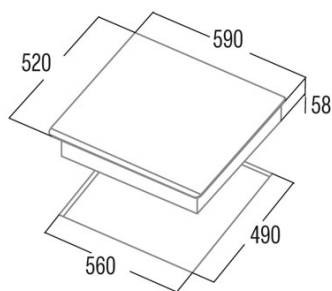

IB 6324E2 BK

Cod. 08063119

EAN 8422248355704

INFORMACIÓN GENERAL

EAN/UPC	8422248355704
Subfamily	Induction

Product fiche

Number of cooking zones	4
Zone 1: Technology	Induction
Zone 1: Zone type	Simple
Zone 1: Position	Rear Right
Zone 1: Diameter of the zone (mm)	18
Zone 1: Power (kW)	18
Zone 1: Booster (kW)	23
Zone 1: Consumption (Wh / kg)	1718
Zone 2: Technology	Induction
Zone 2: Zone type	Simple
Zone 2: Position	Front Right
Zone 2: Diameter of the zone (mm)	16
Zone 2: Power (kW)	12
Zone 2: Booster (kW)	15
Zone 2: Consumption (Wh / kg)	1912
Zone 3: Technology	Induction
Zone 3: Zone type	Simple
Zone 3: Position	Rear Left
Zone 3: Diameter of the zone (mm)	16
Zone 3: Power (kW)	12
Zone 3: Booster (kW)	15
Zone 3: Consumption (Wh / kg)	170
Zone 4: Technology	Induction
Zone 4: Zone type	Simple
Zone 4: Position	Front Left
Zone 4: Diameter of the zone (mm)	21
Zone 4: Power (kW)	18
Zone 4: Booster (kW)	23
Zone 4: Consumption (Wh / kg)	1741

Dimensions

Width (mm)	590
Height (mm)	58
Depth (mm)	520
Built-in width (mm)	54
Built-in depth (mm)	49
Easy installation System	No

Finishing

Material	Glass
Bevel	Front
Frame	No
Cooking supports	N/A

Control