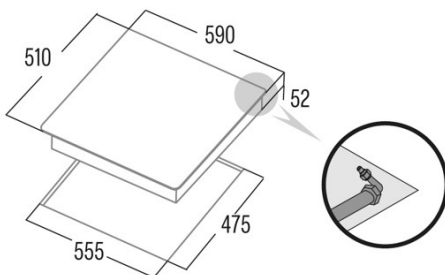

INFORMACIÓN GENERAL

EAN/UPC	8422248067355
Subfamily	Gas

Product fiche

Number of cooking zones	3
Zone 1: Technology	GAS
Zone 1: Zone type	Triple
Zone 1: Position	Left
Zone 1: Power (kW)	3,5
Zone 3: Technology	GAS
Zone 3: Zone type	Semirapid
Zone 3: Position	Rear Right
Zone 3: Power (kW)	1,75
Zone 4: Technology	GAS
Zone 4: Zone type	Auxiliary
Zone 4: Position	Front Right
Zone 4: Power (kW)	1

Dimensions

Width (mm)	590
Height (mm)	52
Depth (mm)	510
Built-in width (mm)	555
Built-in depth (mm)	475
Easy installation System	Clamping System

Finishing

Material	Glass
Bevel	No
Frame	No
Cooking supports	Cast Iron

Control

Control type	Mechanical
Control Position	Right Side
Independent control by zone	√
Hidden control	-
Power levels	Gradual
Cooking time programming	-
Countdown alarm	-
Power management	-
Available Power Limits (kW)	No
Connectivity	No
Auto Ignition	220-240V

Security

Security lock	-
Child lock	No
Residual heat indicator	-
Automatic detection of cookware	-
Intelligent detection of cookware	-
Automatic safety shutdown	-
Liquid spill protection	-
Safety Valve	√

Electrical connection

Rated voltage (V)	220-240
Rated frequency (Hz)	50/60
Rated power input (W)	6,25
Multi Phase Connection Option	2 phases
Protection against electric shock	Class I