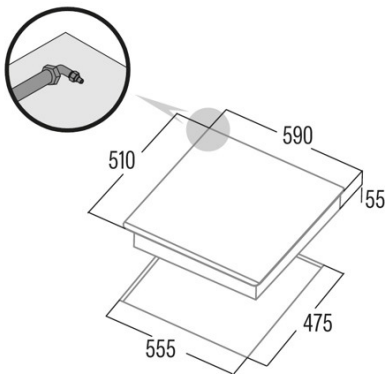

INFORMACIÓN GENERAL

EAN/UPC	8422248068376
Subfamily	Gas

Product fiche

Number of cooking zones	3
Zone 1: Technology	GAS
Zone 1: Zone type	Triple
Zone 1: Position	Left
Zone 1: Power (kW)	3,5
Zone 3: Technology	GAS
Zone 3: Zone type	Semirapid
Zone 3: Position	Rear Right
Zone 3: Power (kW)	1,75
Zone 4: Technology	GAS
Zone 4: Zone type	Auxiliary
Zone 4: Position	Front Right
Zone 4: Power (kW)	1

Dimensions

Width (mm)	590
Height (mm)	55
Depth (mm)	510
Built-in width (mm)	555
Built-in depth (mm)	475
Easy installation System	Clamping System

Finishing

Material	Glass
Bevel	No
Frame	No
Cooking supports	Cast Iron

Control

Control type	Mechanical
Control Position	Front Centre
Independent control by zone	√
Hidden control	-
Power levels	Gradual
Cooking time programming	-
Countdown alarm	-
Power management	-
Available Power Limits (kW)	No
Connectivity	No
Auto Ignition	220-240V

Security

Security lock	-
Child lock	No
Residual heat indicator	-
Automatic detection of cookware	-
Intelligent detection of cookware	-
Automatic safety shutdown	-
Liquid spill protection	-
Safety Valve	√

Electrical connection

Rated voltage (V)	220-240
Rated frequency (Hz)	50/60
Rated power input (W)	6,25
Multi Phase Connection Option	2 phases
Protection against electric shock	Class I