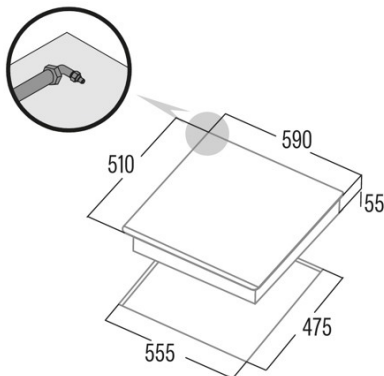

INFORMACIÓN GENERAL

EAN/UPC	8422248078795
Subfamily	Gas

Product fiche

Number of cooking zones	3
Zone 1: Technology	GAS
Zone 1: Zone type	Triple
Zone 1: Position	Left
Zone 1: Power (kW)	3,5
Zone 3: Technology	GAS
Zone 3: Zone type	Semirapid
Zone 3: Position	Rear Right
Zone 3: Power (kW)	1,75
Zone 4: Technology	GAS
Zone 4: Zone type	Auxiliary
Zone 4: Position	Front Right
Zone 4: Power (kW)	1

Dimensions

Width (mm)	580
Height (mm)	55
Depth (mm)	500
Built-in width (mm)	555
Built-in depth (mm)	475
Easy installation System	Clamping System

Finishing

Material	Glass
Bevel	No
Frame	No
Cooking supports	Cast Iron

Control

Control type	Mechanical
Control Position	Front Centre
Independent control by zone	√
Hidden control	-
Power levels	Gradual
Cooking time programming	-
Countdown alarm	-
Power management	-
Available Power Limits (kW)	No
Connectivity	No
Auto Ignition	220-240V

Security

Security lock	-
Child lock	No
Residual heat indicator	-
Automatic detection of cookware	-
Intelligent detection of cookware	-
Automatic safety shutdown	-
Liquid spill protection	-
Safety Valve	√

Electrical connection

Rated voltage (V)	220-240
Rated frequency (Hz)	50/60
Rated power input (W)	6,25
Multi Phase Connection Option	2 phases
Protection against electric shock	Class I